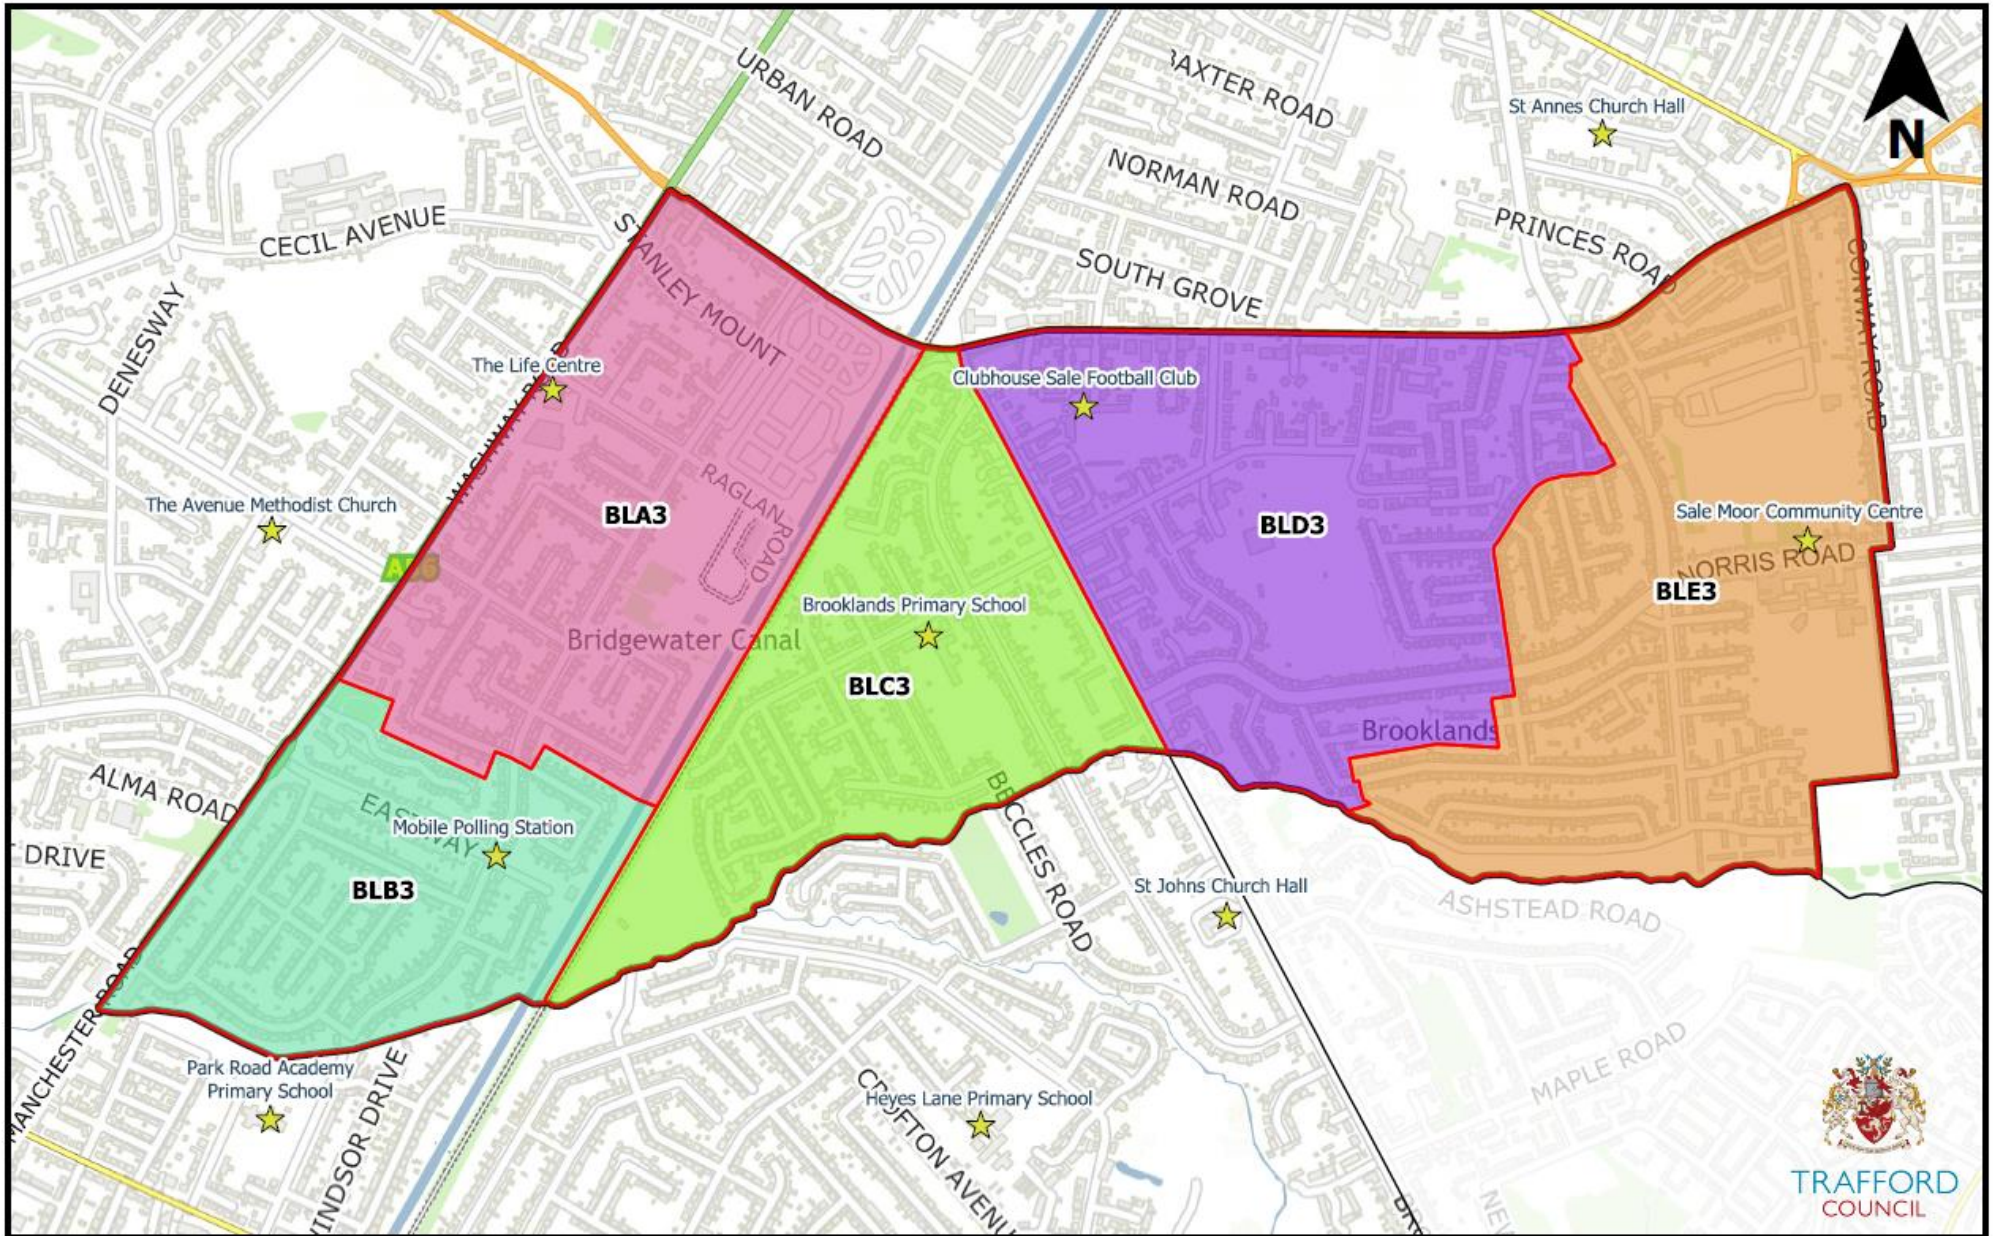

Altrincham

Ashton-Upon-Mersey

Bowdon

Broadheath

Hale

Hale Barns and Timperley South

© Crown Copyright and database right 2022. Ordnance Survey 100023172.

Manor

Timperley Central

Timperley North

Bucklow-St Martins

Davyhulme

© Crown Copyright and database right 2022. Ordnance Survey 100023172.

Flixton

TRAFFORD
COUNCIL

Gorse Hill and Cornbrook

Longford

Lostock and Barton

Old Trafford

Stretford and Humphrey Park

Urmston

Brooklands

Sale Central

Sale Moor