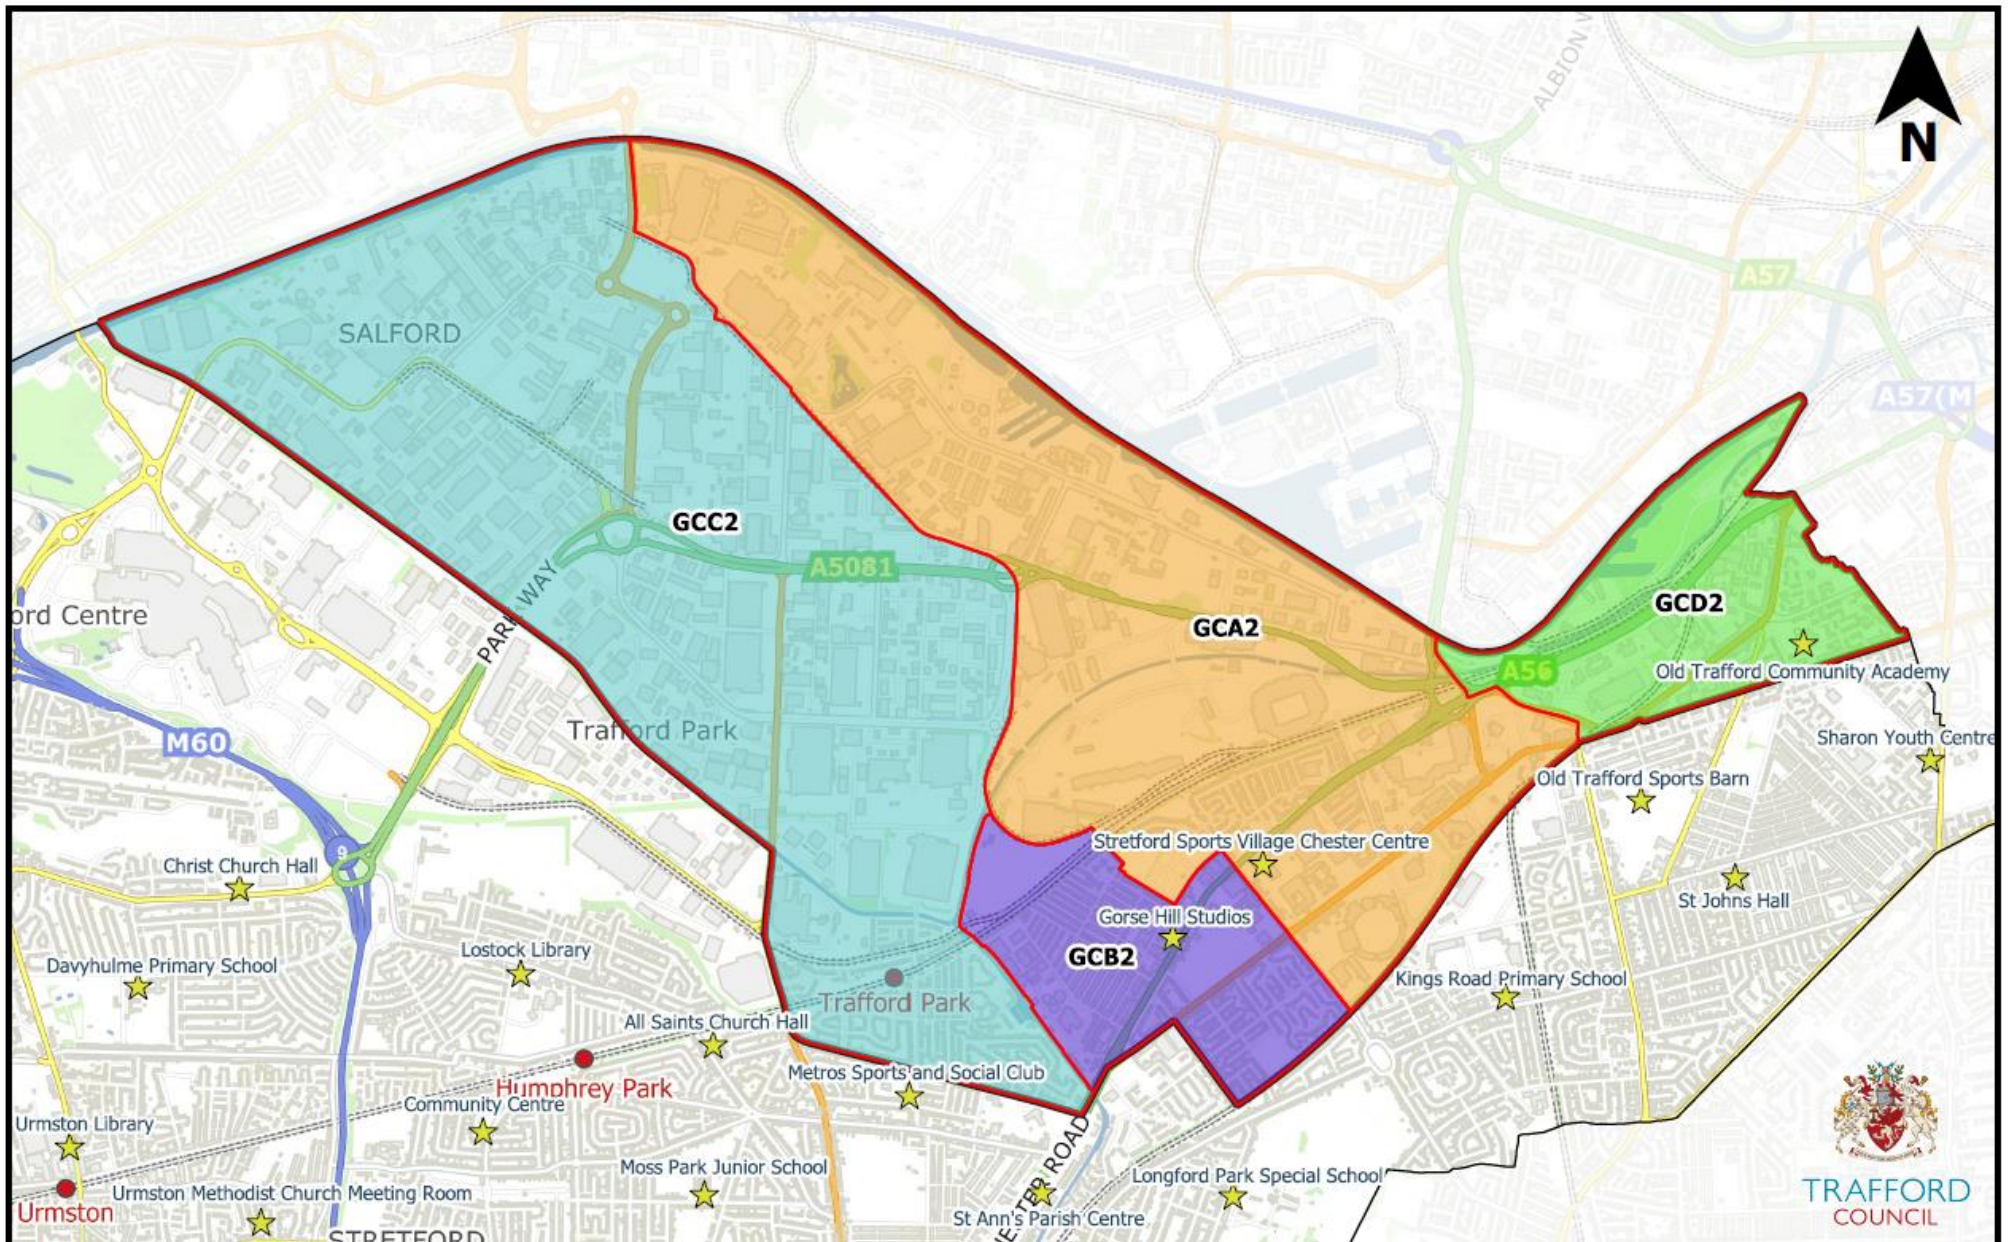

Altrincham

Ashton-Upon-Mersey

Bowdon

Broadheath

Hale

Hale Barns and Timperley South

© Crown Copyright and database right 2022. Ordnance Survey 100023172.

Manor

Timperley Central

Timperley North

Bucklow-St Martins

Davyhulme

© Crown Copyright and database right 2022. Ordnance Survey 100023172.

Flixton

TRAFFORD
COUNCIL

Gorse Hill and Cornbrook

Longford

Lostock and Barton

Old Trafford

Stretford and Humphrey Park

Urmston

Brooklands

Sale Central

Sale Moor