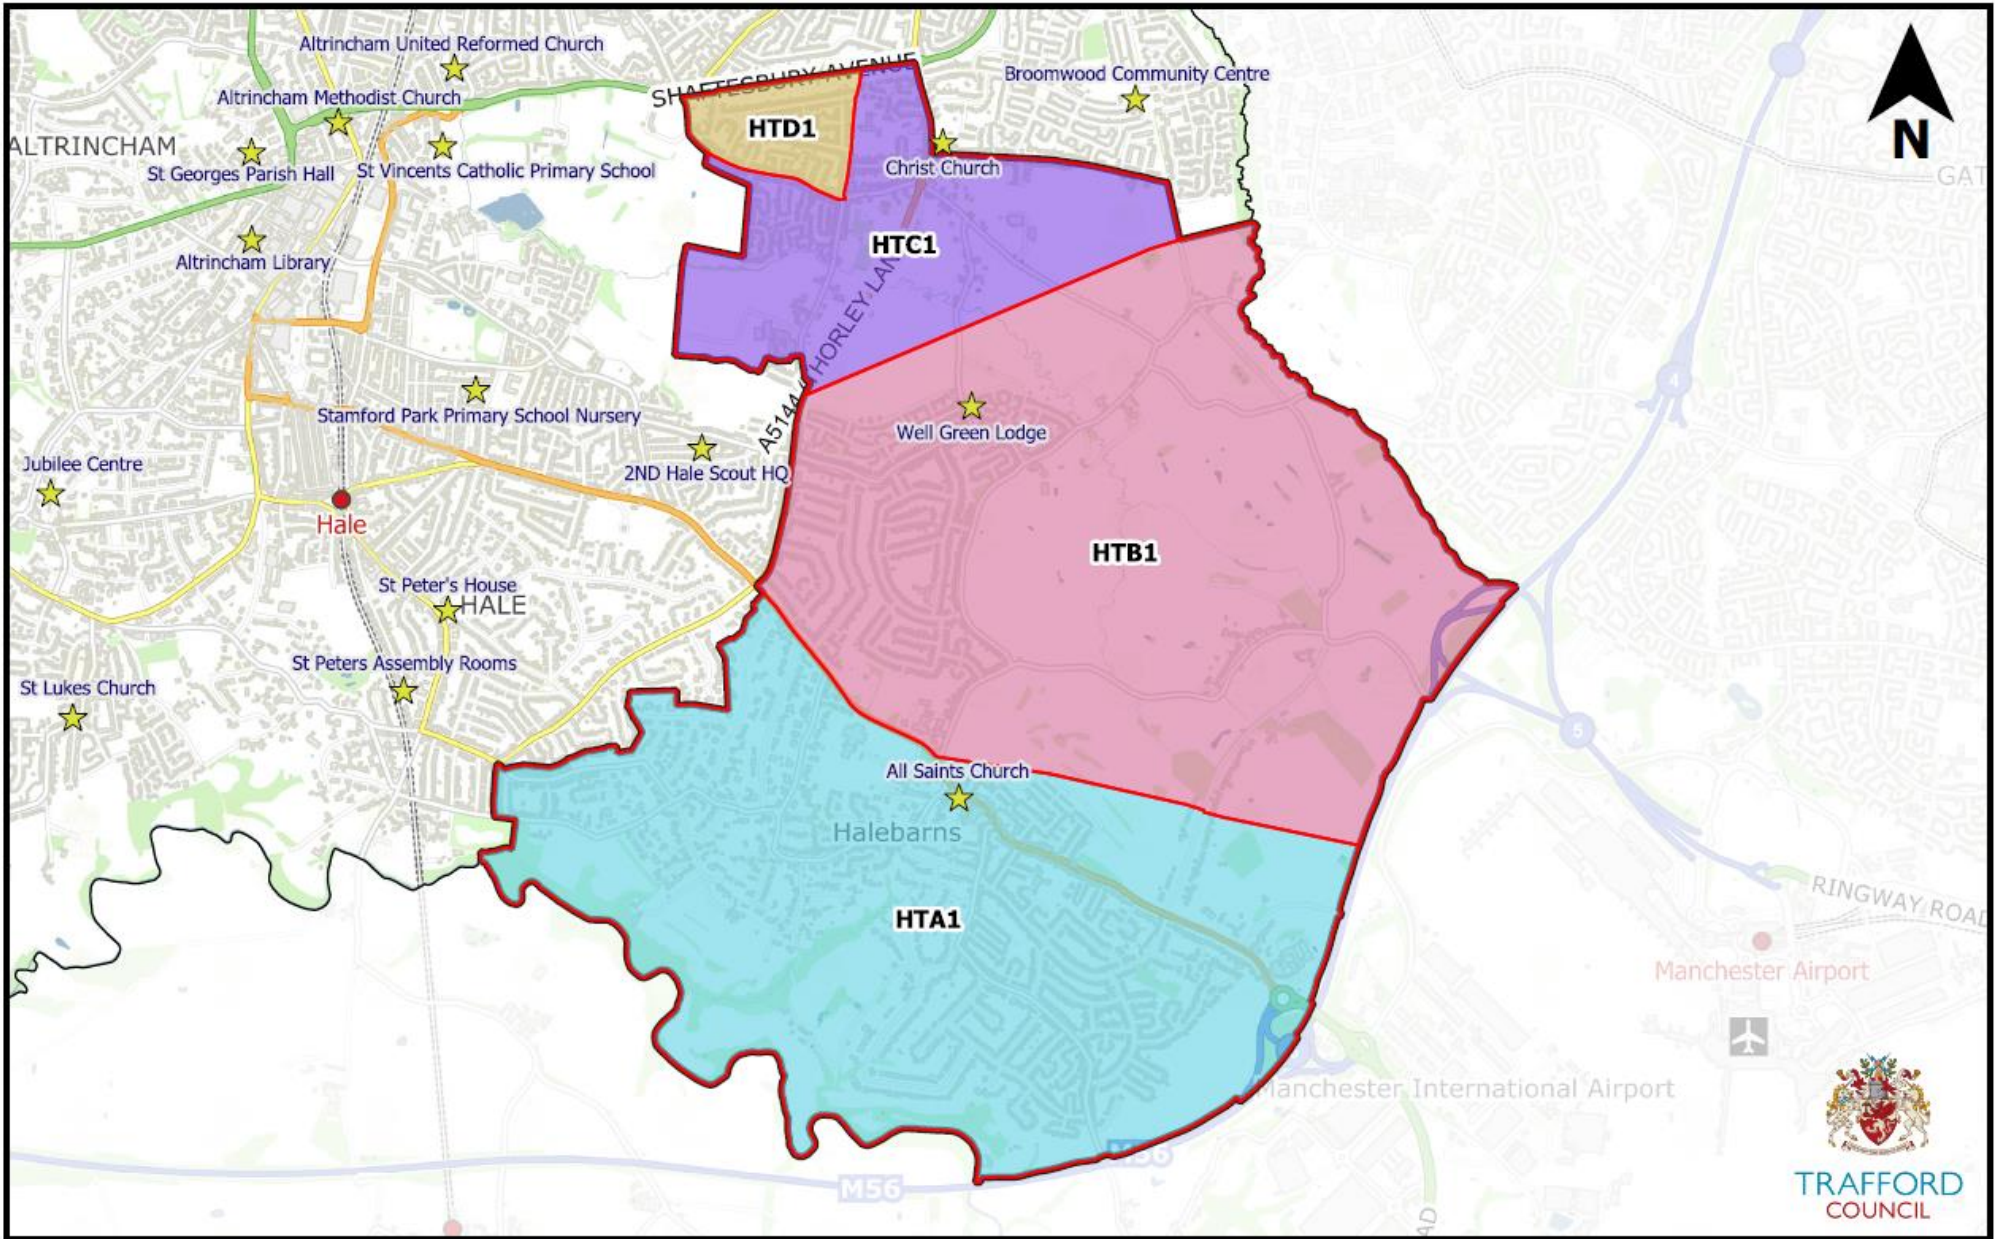

Altrincham

Ashton-Upon-Mersey

Bowdon

Broadheath

Hale

Hale Barns and Timperley South

© Crown Copyright and database right 2022. Ordnance Survey 100023172.

Manor

Timperley Central

Timperley North

Bucklow-St Martins

Davyhulme

© Crown Copyright and database right 2022. Ordnance Survey 100023172.

Flixton

TRAFFORD
COUNCIL

Gorse Hill and Cornbrook

Longford

Lostock and Barton

Old Trafford

Stretford and Humphrey Park

Urmston

Brooklands

Sale Central

Sale Moor