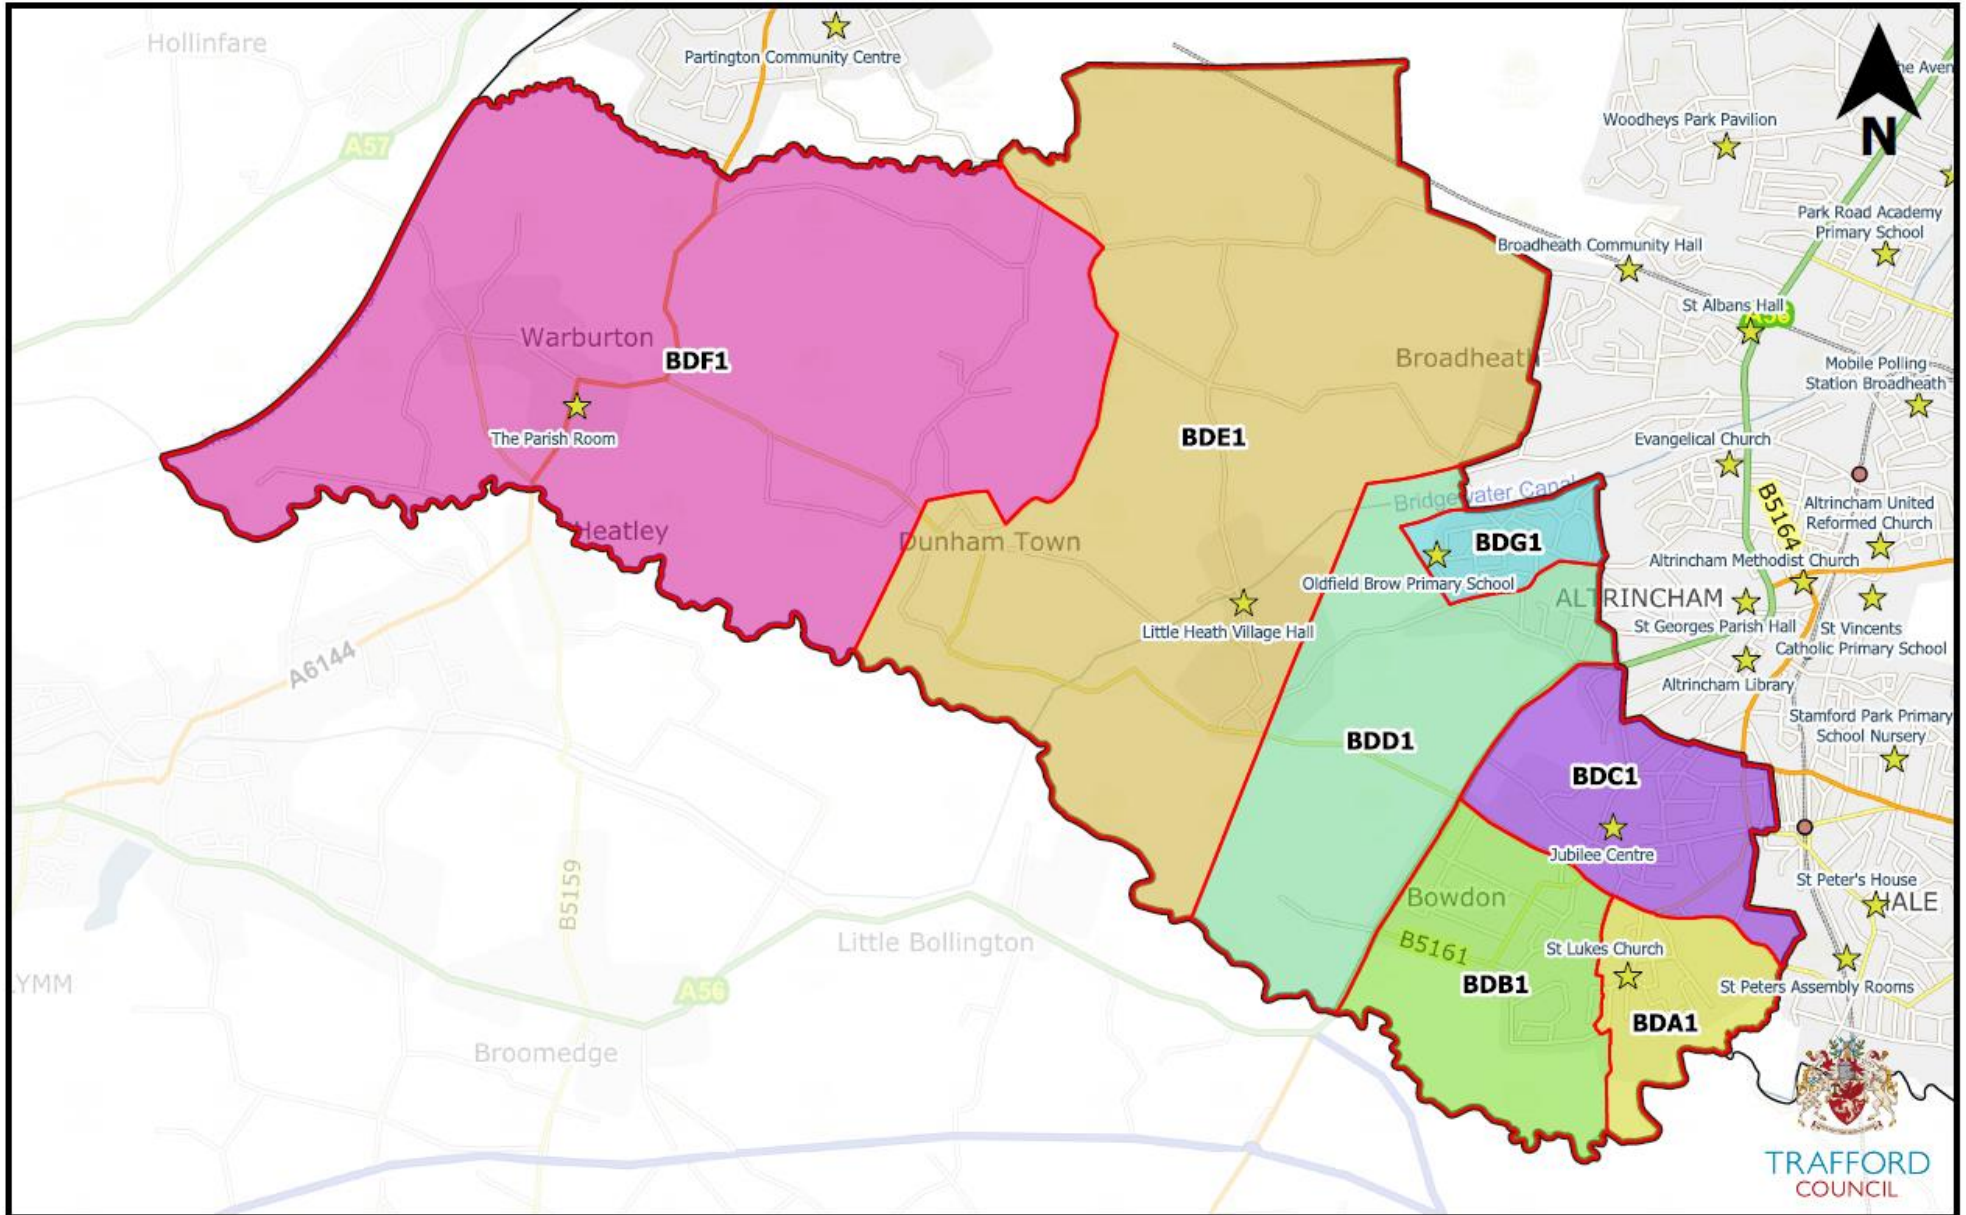

Altrincham

Ashton-Upon-Mersey

Bowdon

Broadheath

Hale

Hale Barns and Timperley South

© Crown Copyright and database right 2022. Ordnance Survey 100023172.

Manor

Timperley Central

Timperley North

Bucklow-St Martins

Davyhulme

© Crown Copyright and database right 2022. Ordnance Survey 100023172.

Flixton

TRAFFORD
COUNCIL

Gorse Hill and Cornbrook

Longford

Lostock and Barton

Old Trafford

Stretford and Humphrey Park

Urmston

Brooklands

Sale Central

Sale Moor