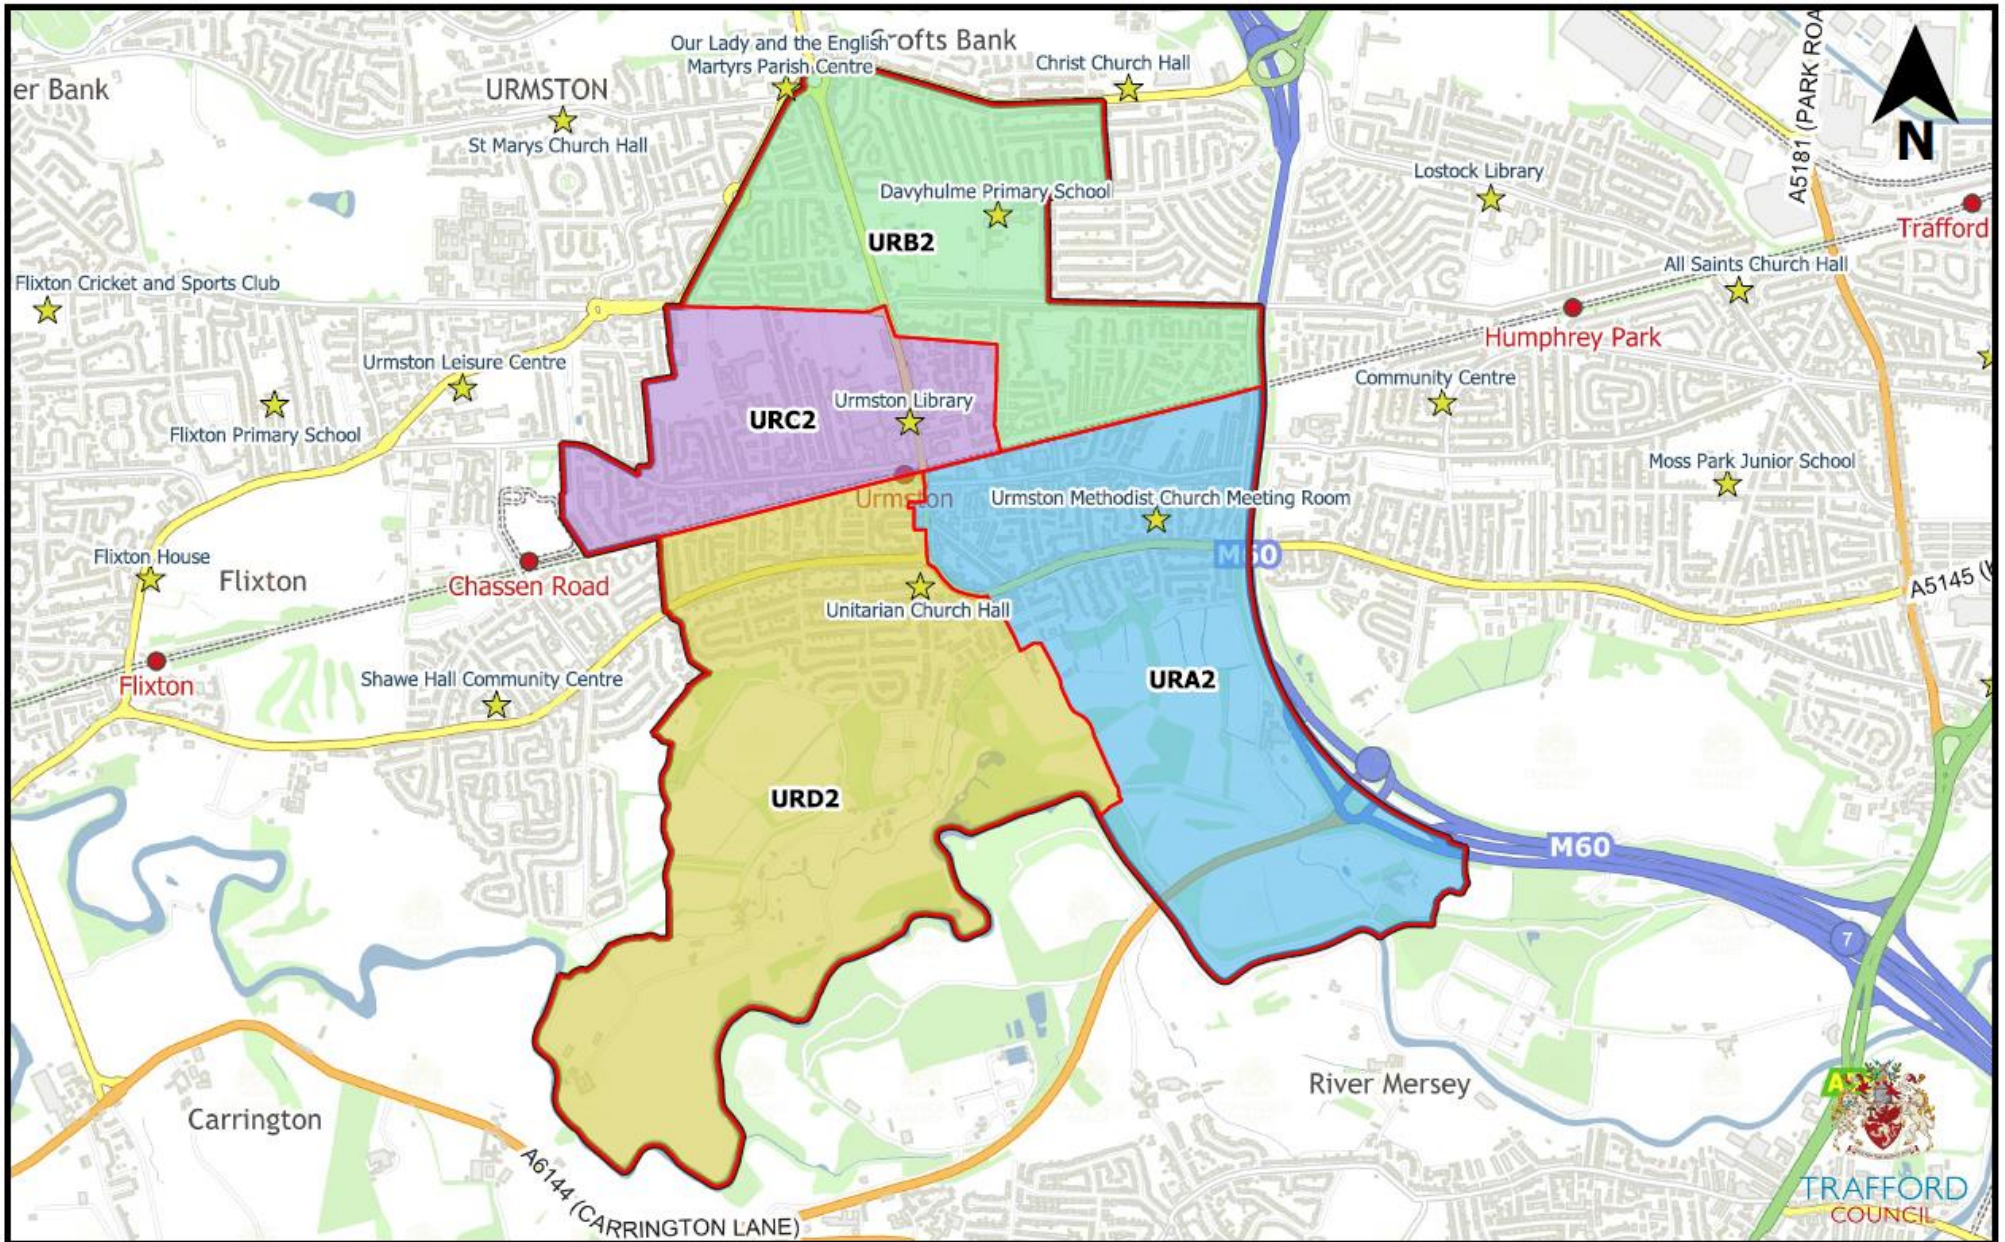

Altrincham

Ashton-Upon-Mersey

Bowdon

Broadheath

Hale

Hale Barns and Timperley South

© Crown Copyright and database right 2022. Ordnance Survey 100023172.

Manor

Timperley Central

Timperley North

Bucklow-St Martins

Davyhulme

© Crown Copyright and database right 2022. Ordnance Survey 100023172.

Flixton

TRAFFORD
COUNCIL

Gorse Hill and Cornbrook

Longford

Lostock and Barton

Old Trafford

Stretford and Humphrey Park

Urmston

Brooklands

Sale Central

Sale Moor