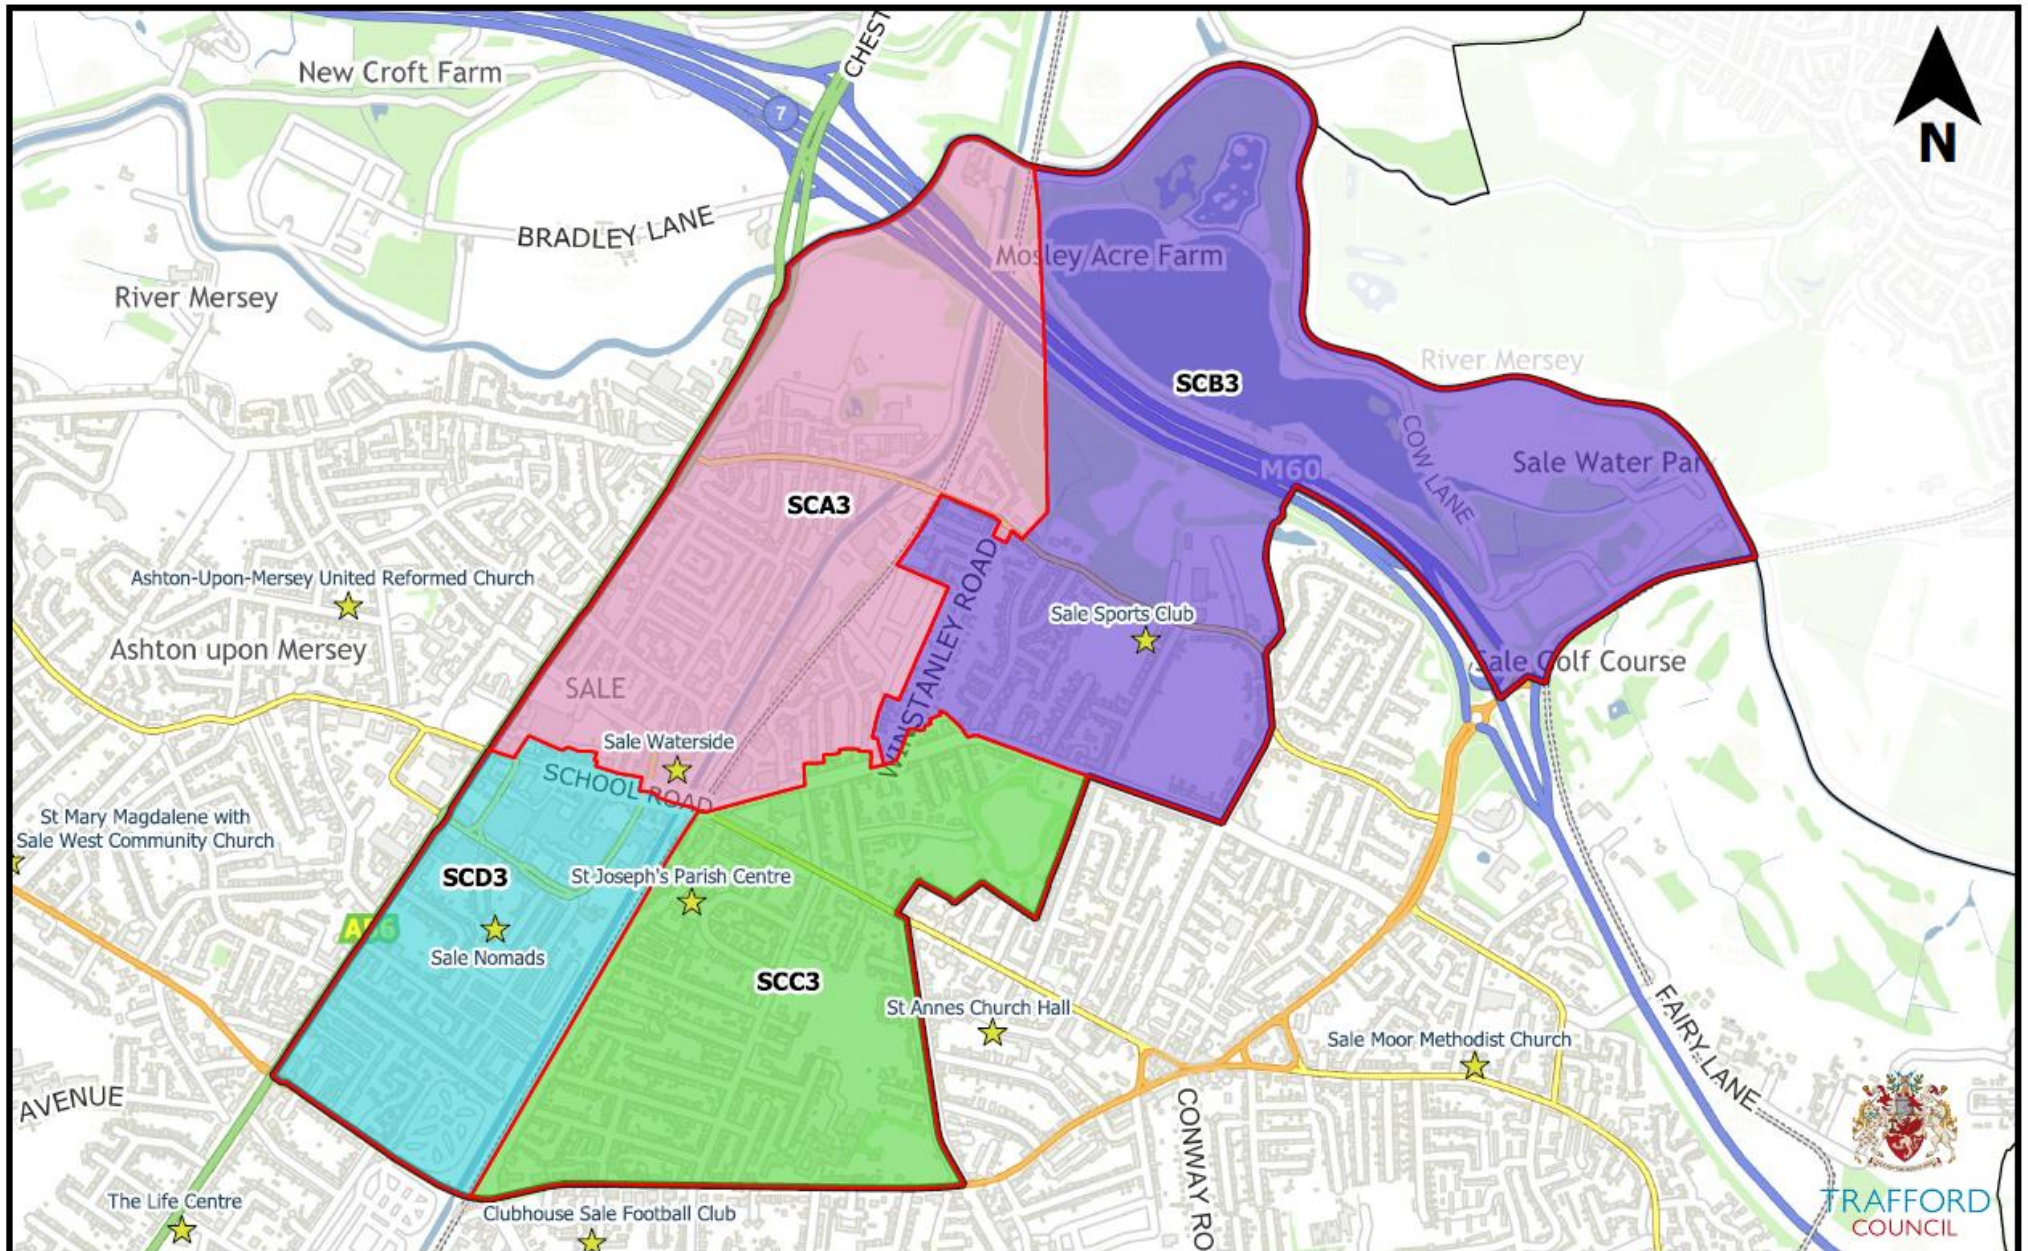

Altrincham

Ashton-Upon-Mersey

Bowdon

Broadheath

Hale

Hale Barns and Timperley South

© Crown Copyright and database right 2022. Ordnance Survey 100023172.

Manor

Timperley Central

Timperley North

Bucklow-St Martins

Davyhulme

© Crown Copyright and database right 2022. Ordnance Survey 100023172.

Flixton

TRAFFORD
COUNCIL

Gorse Hill and Cornbrook

Longford

Lostock and Barton

Old Trafford

Stretford and Humphrey Park

Urmston

Brooklands

Sale Central

Sale Moor