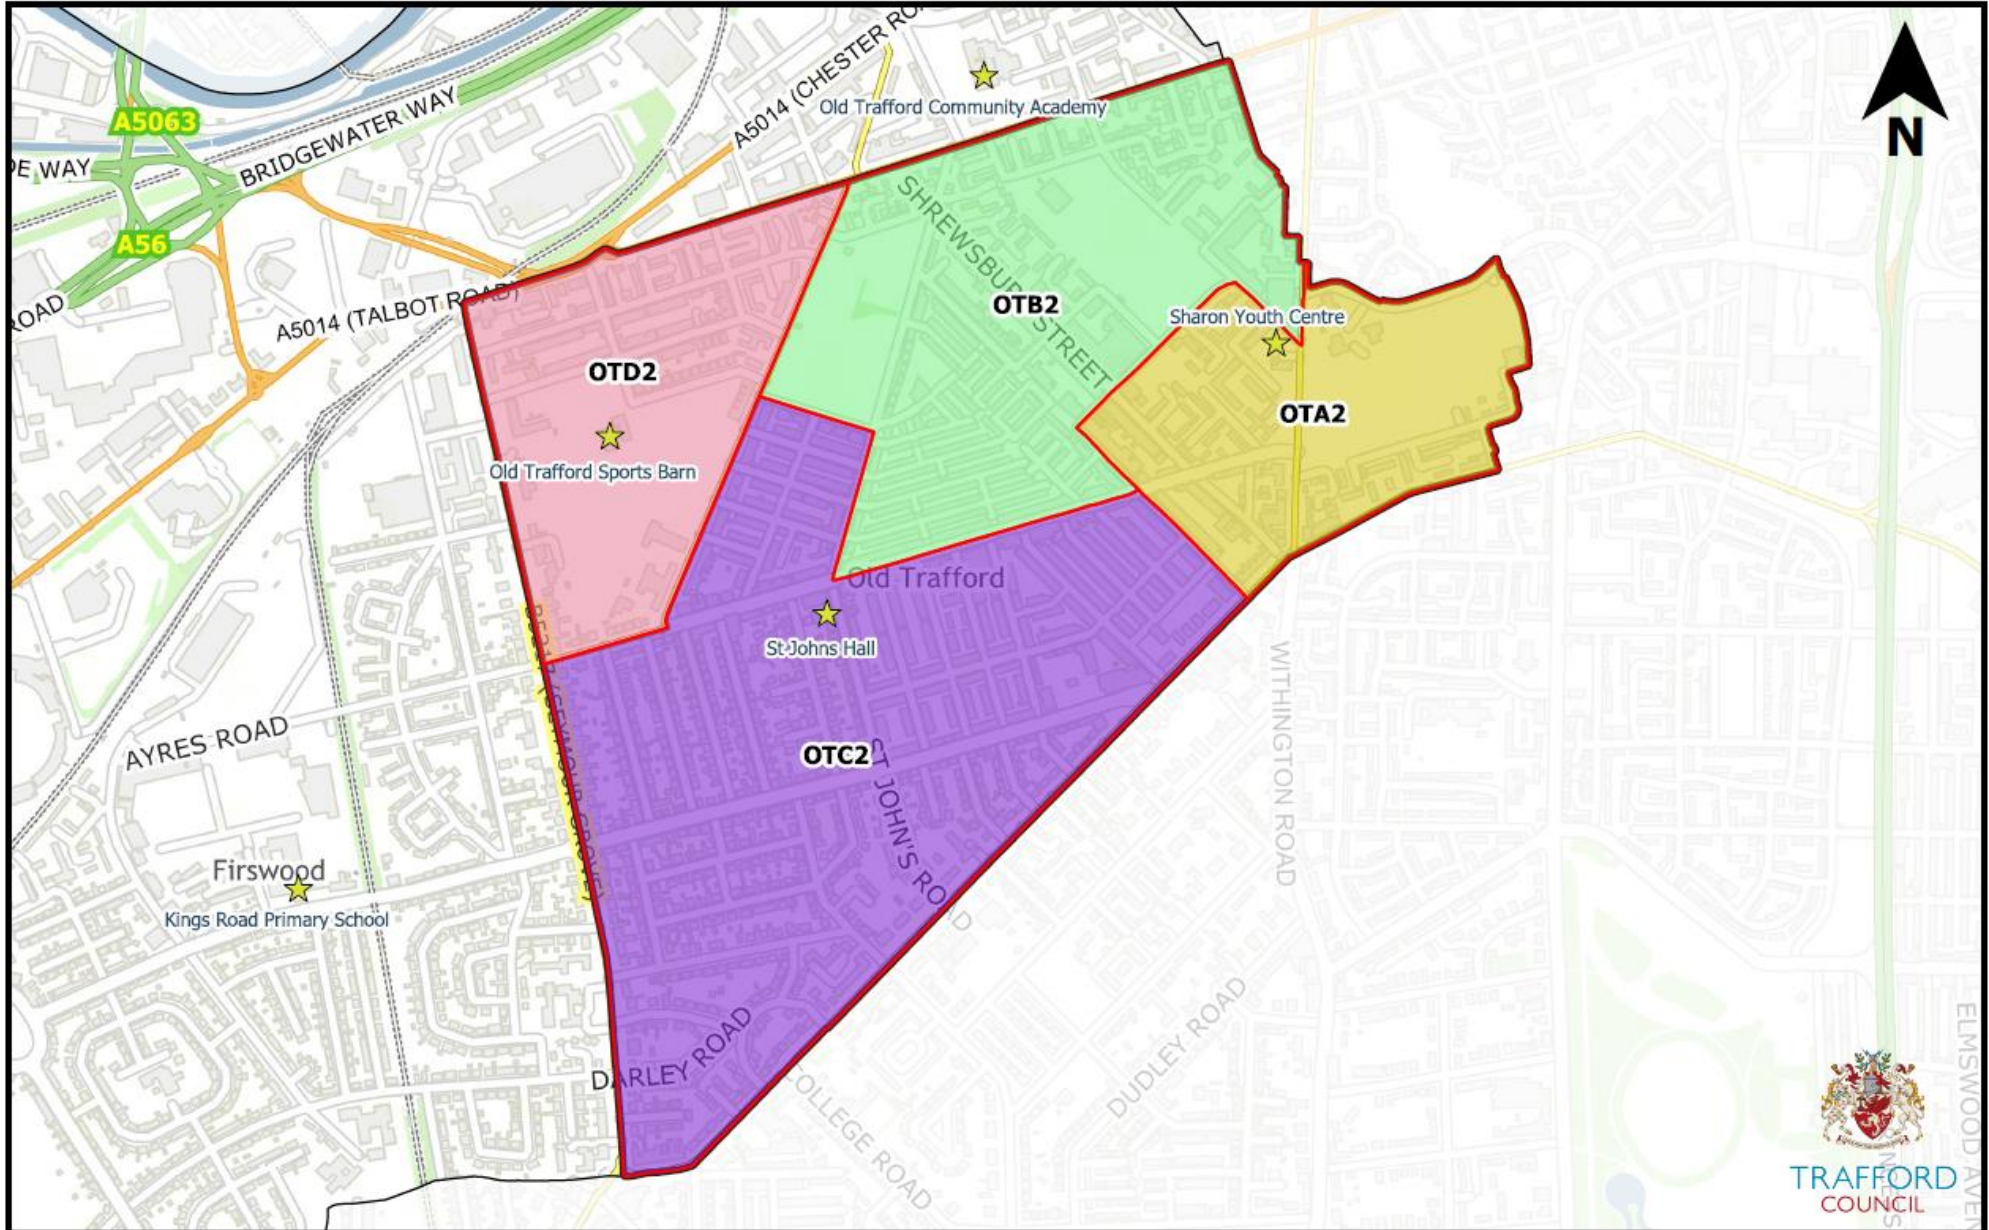

Altrincham

Ashton-Upon-Mersey

Bowdon

Broadheath

Hale

Hale Barns and Timperley South

© Crown Copyright and database right 2022. Ordnance Survey 100023172.

Manor

Timperley Central

Timperley North

Bucklow-St Martins

Davyhulme

© Crown Copyright and database right 2022. Ordnance Survey 100023172.

Flixton

TRAFFORD
COUNCIL

Gorse Hill and Cornbrook

Longford

Lostock and Barton

Old Trafford

Stretford and Humphrey Park

Urmston

Brooklands

Sale Central

Sale Moor