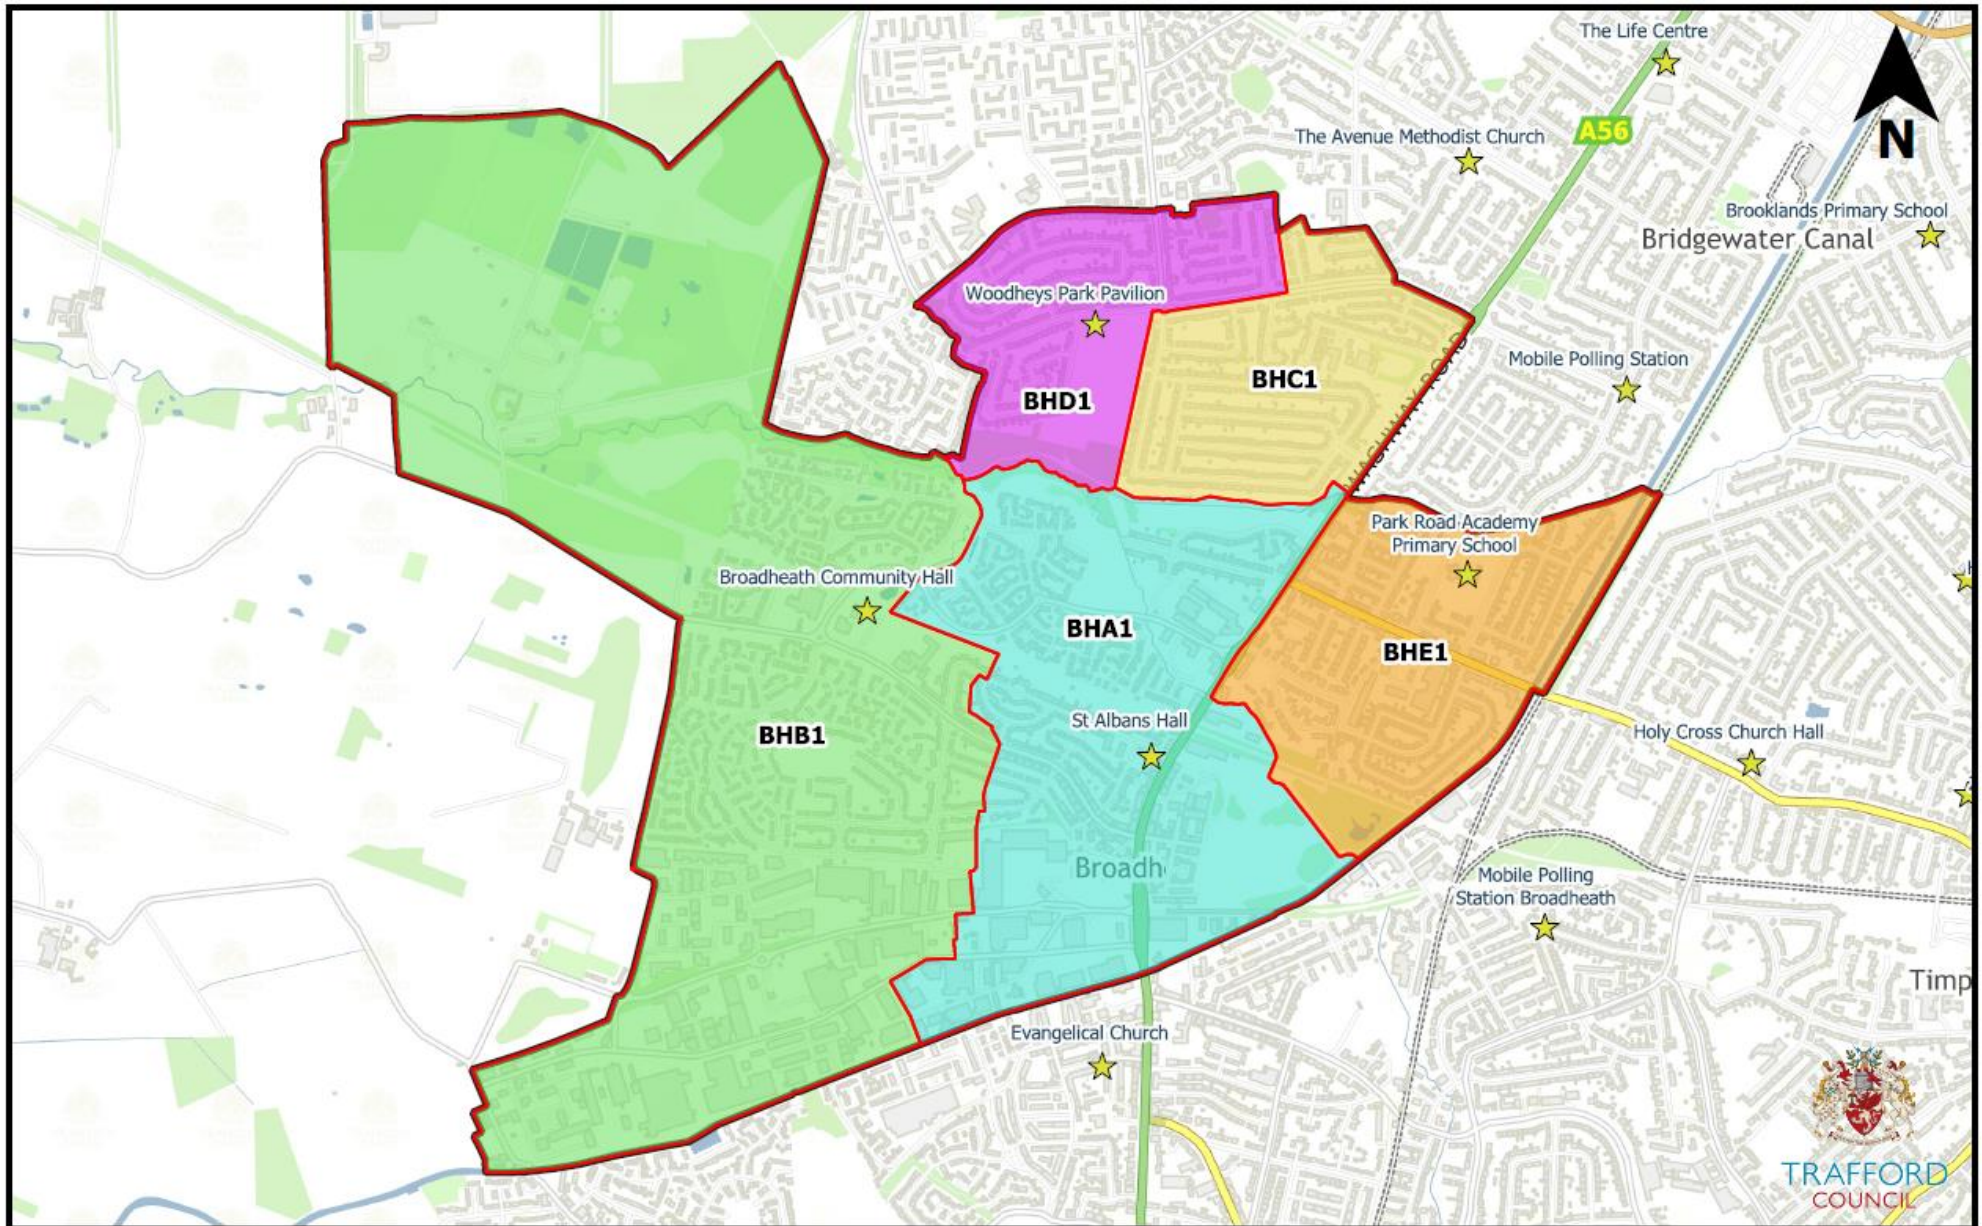

Altrincham

Ashton-Upon-Mersey

Bowdon

Broadheath

Hale

Hale Barns and Timperley South

© Crown Copyright and database right 2022. Ordnance Survey 100023172.

Manor

Timperley Central

Timperley North

Bucklow-St Martins

Davyhulme

© Crown Copyright and database right 2022. Ordnance Survey 100023172.

Flixton

TRAFFORD
COUNCIL

Gorse Hill and Cornbrook

Longford

Lostock and Barton

Old Trafford

Stretford and Humphrey Park

Urmston

Brooklands

Sale Central

Sale Moor