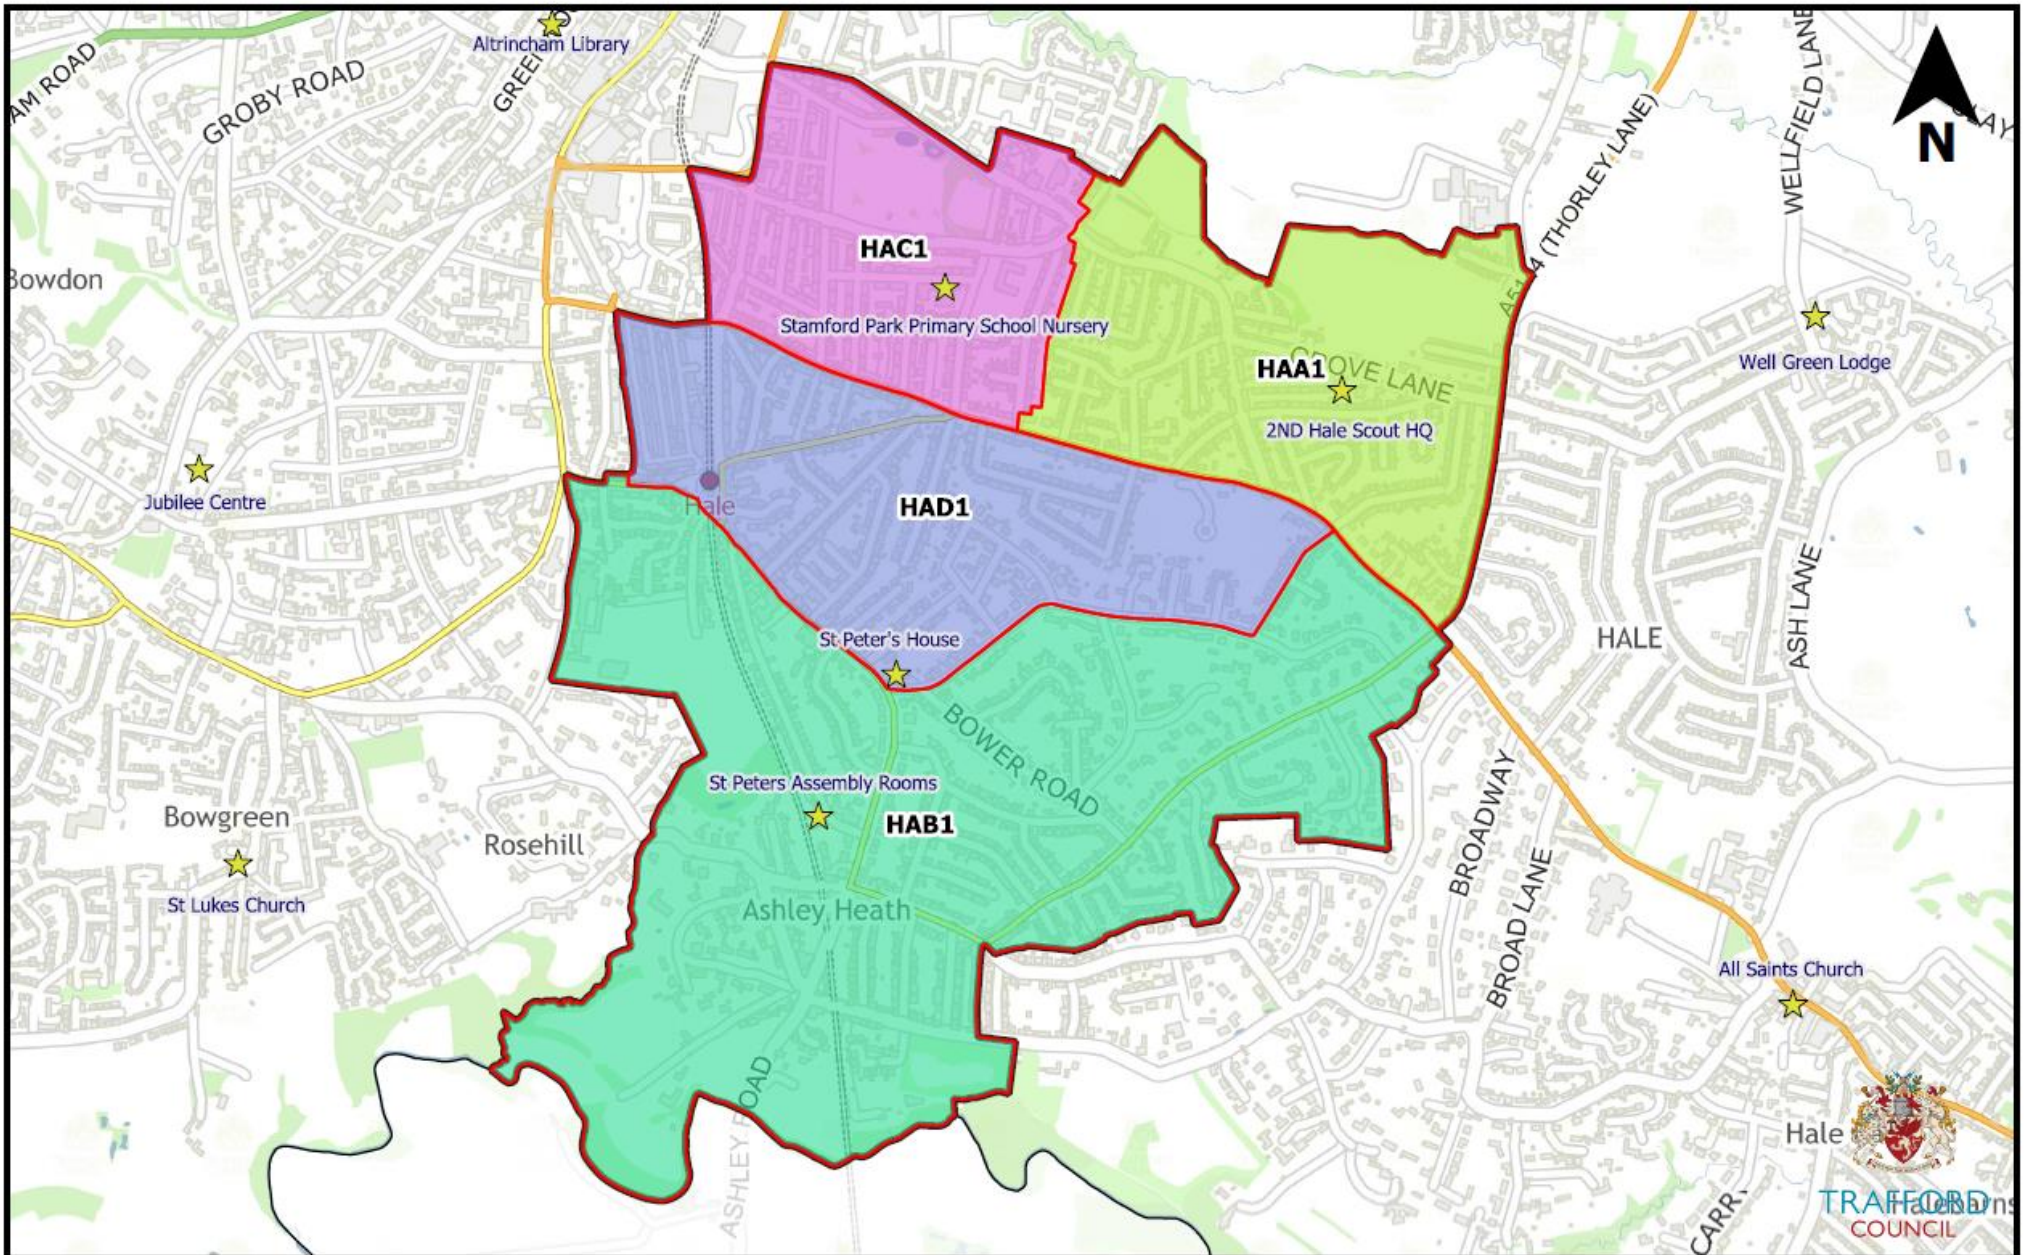

Altrincham

Ashton-Upon-Mersey

Bowdon

Broadheath

Hale

Hale Barns and Timperley South

© Crown Copyright and database right 2022. Ordnance Survey 100023172.

Manor

Timperley Central

Timperley North

Bucklow-St Martins

Davyhulme

© Crown Copyright and database right 2022. Ordnance Survey 100023172.

Flixton

TRAFFORD
COUNCIL

Gorse Hill and Cornbrook

Longford

Lostock and Barton

Old Trafford

Stretford and Humphrey Park

Urmston

Brooklands

Sale Central

Sale Moor