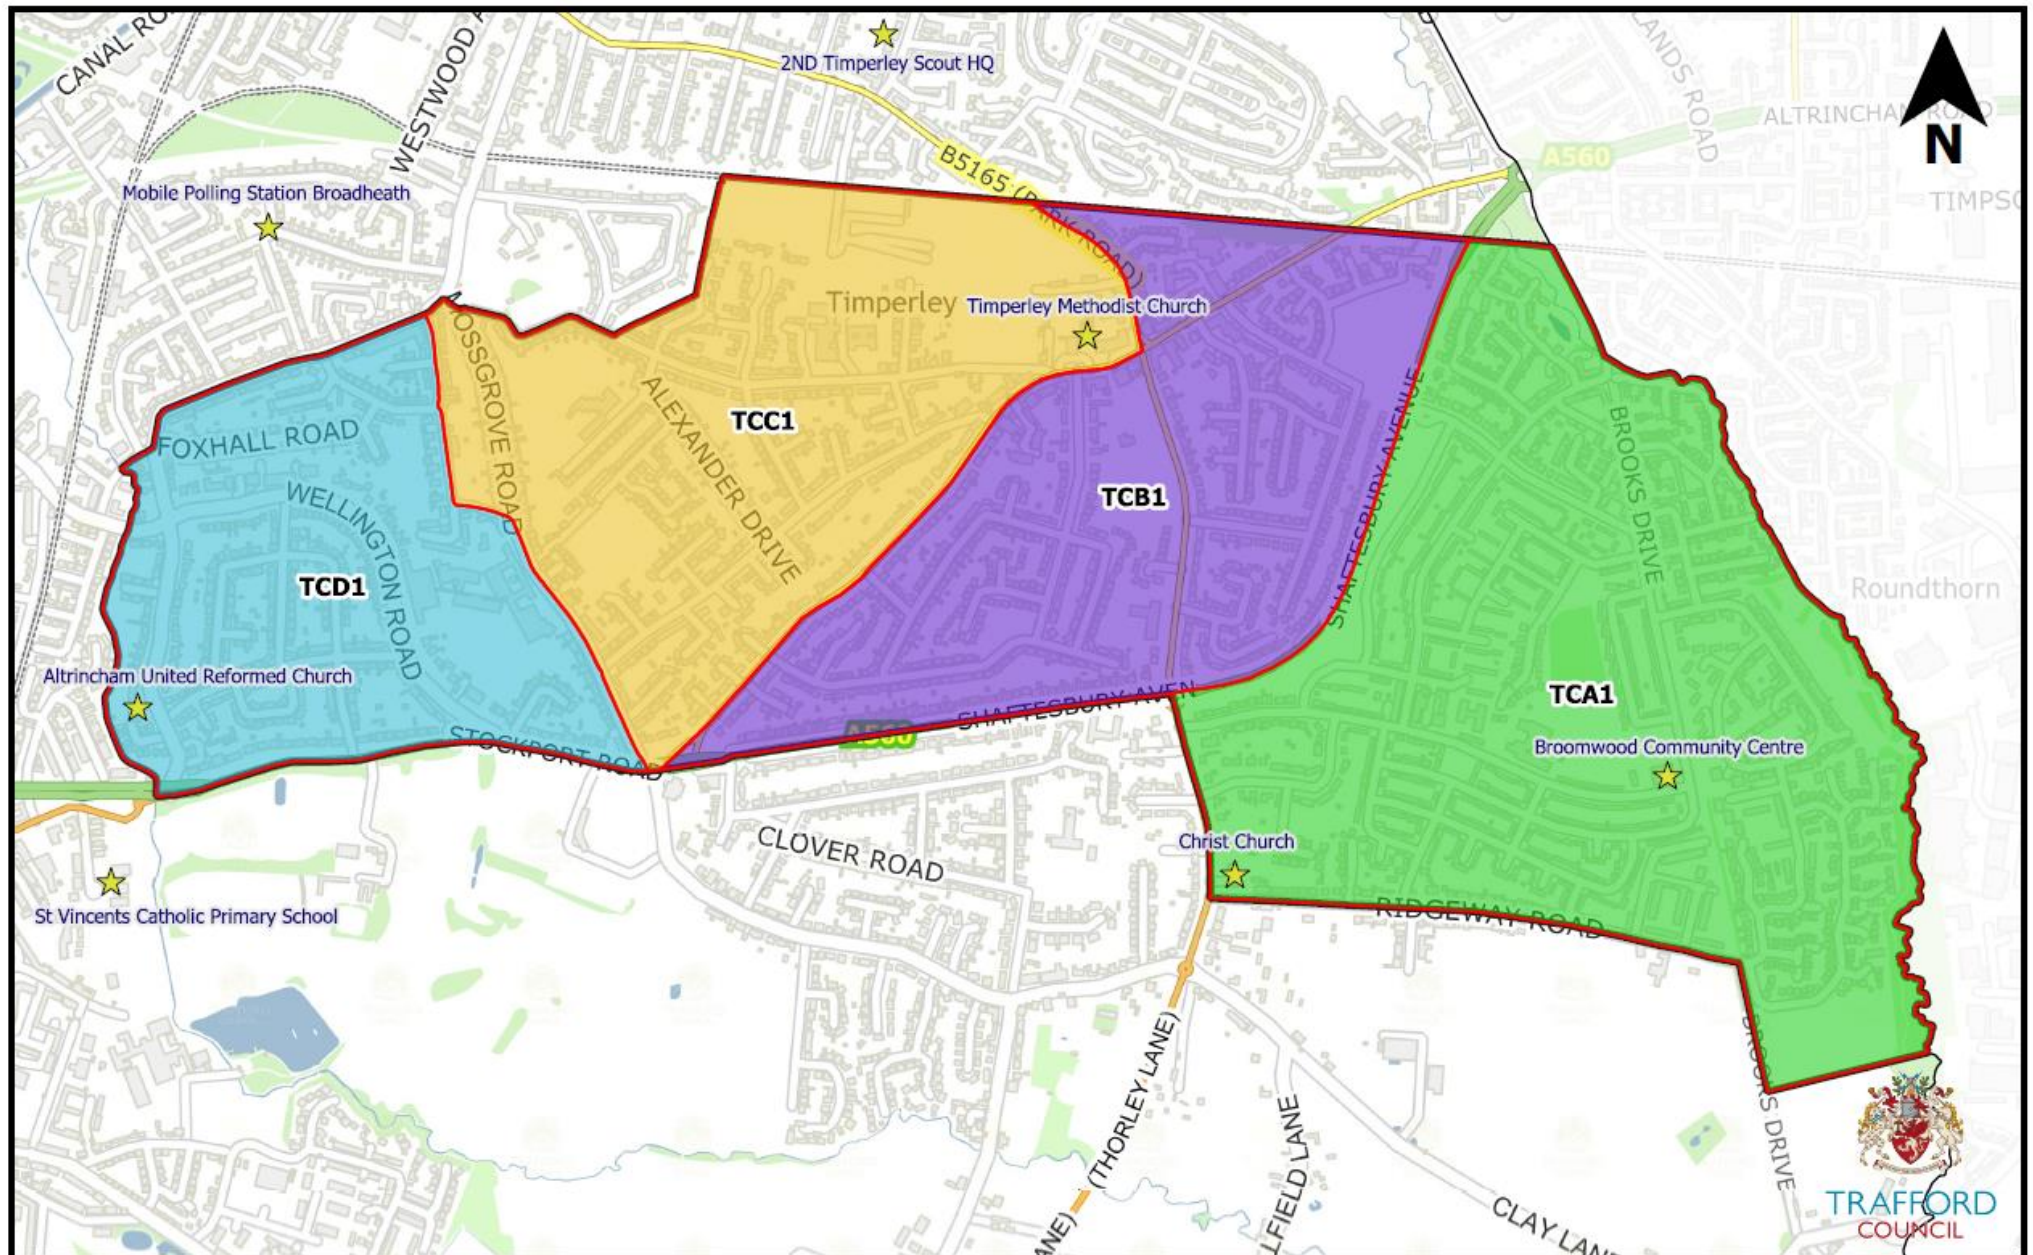

Altrincham

Ashton-Upon-Mersey

Bowdon

Broadheath

Hale

Hale Barns and Timperley South

© Crown Copyright and database right 2022. Ordnance Survey 100023172.

Manor

Timperley Central

Timperley North

Bucklow-St Martins

Davyhulme

© Crown Copyright and database right 2022. Ordnance Survey 100023172.

Flixton

TRAFFORD
COUNCIL

Gorse Hill and Cornbrook

Longford

Lostock and Barton

Old Trafford

Stretford and Humphrey Park

Urmston

Brooklands

Sale Central

Sale Moor