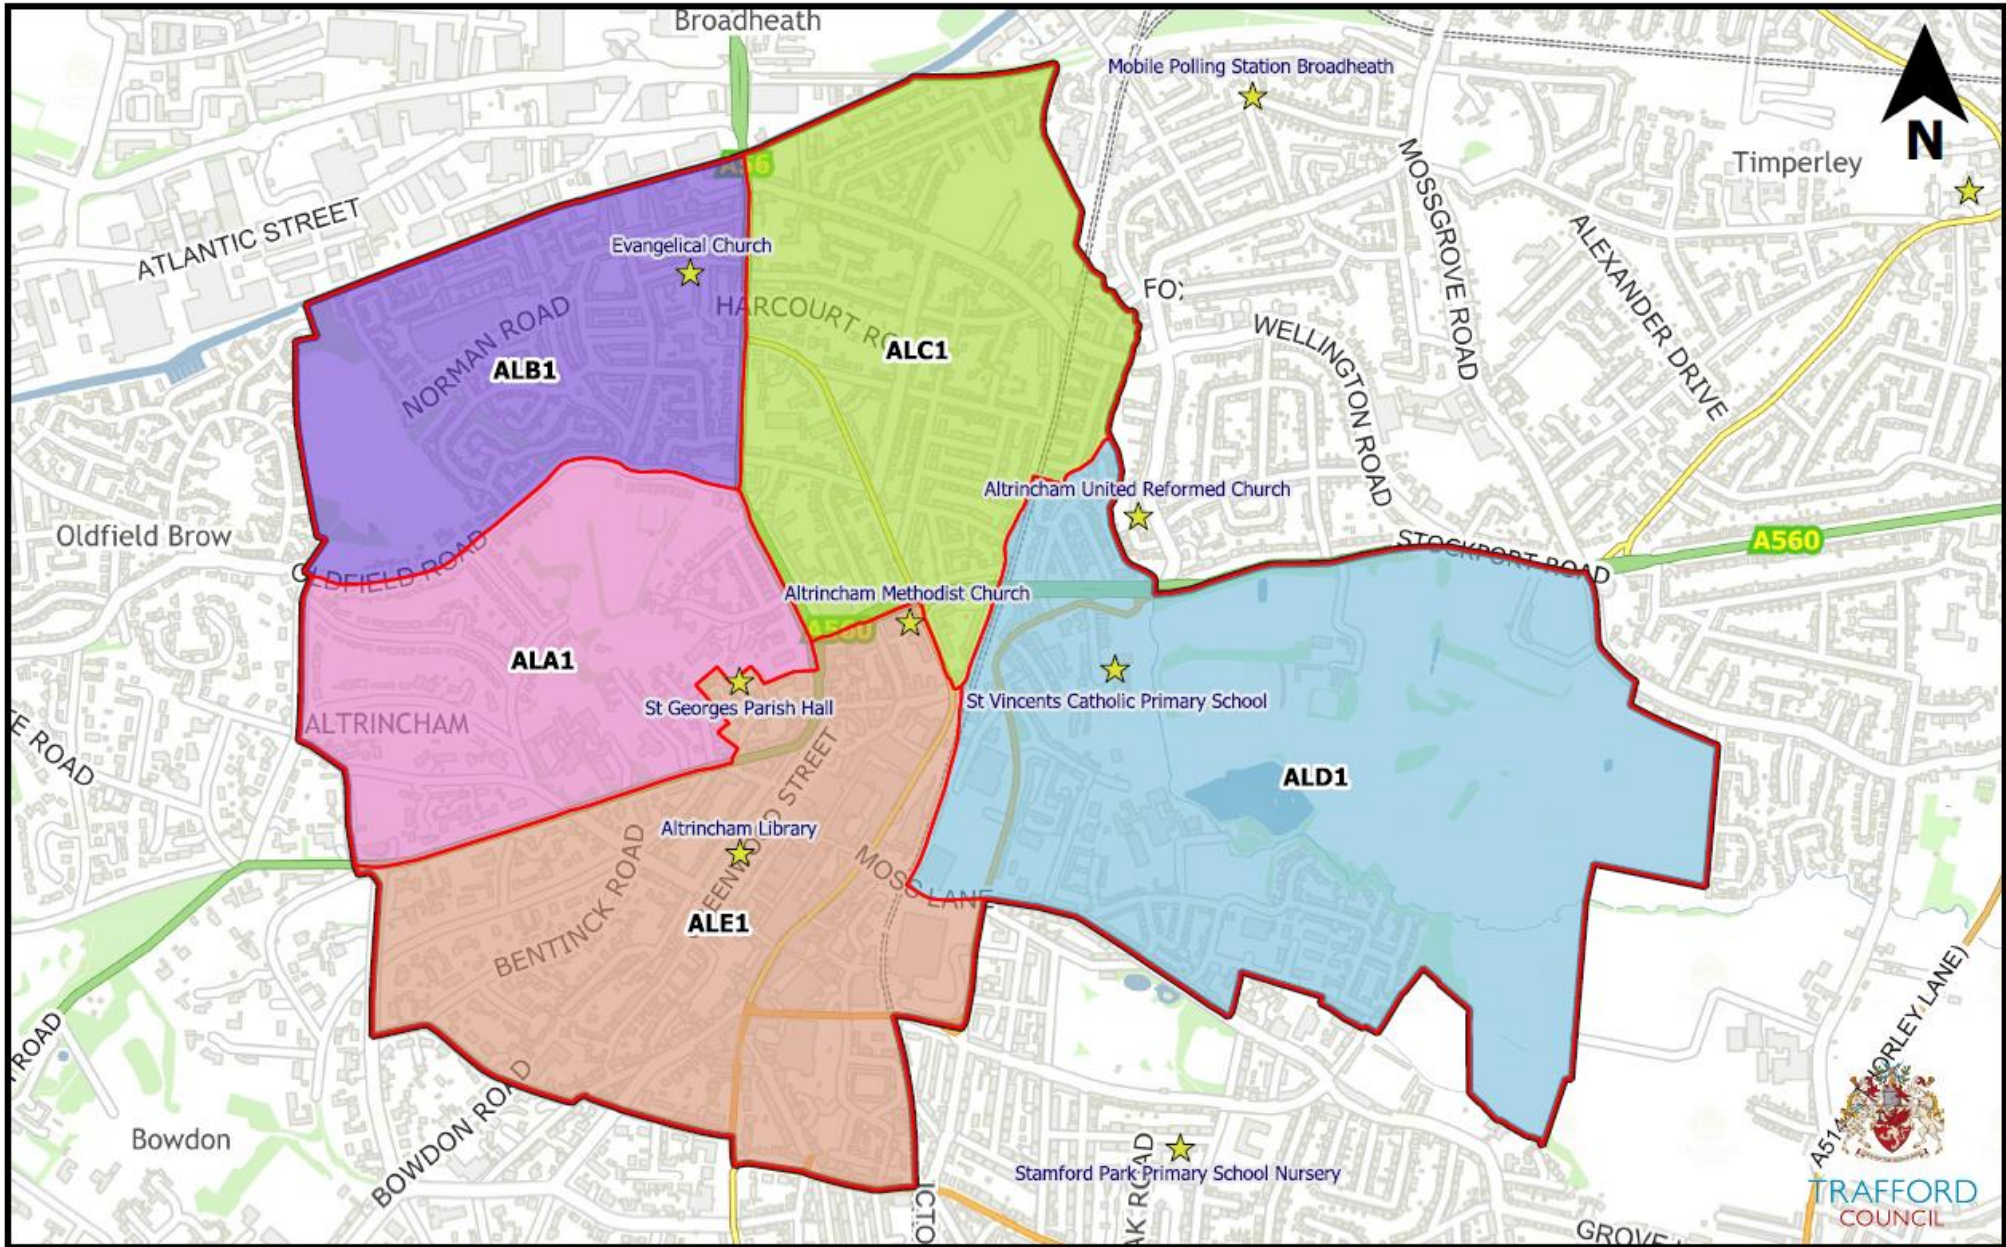

Altrincham

Ashton-Upon-Mersey

Bowdon

Broadheath

Hale

Hale Barns and Timperley South

© Crown Copyright and database right 2022. Ordnance Survey 100023172.

Manor

Timperley Central

Timperley North

Bucklow-St Martins

Davyhulme

© Crown Copyright and database right 2022. Ordnance Survey 100023172.

Flixton

TRAFFORD
COUNCIL

Gorse Hill and Cornbrook

Longford

Lostock and Barton

Old Trafford

Stretford and Humphrey Park

Urmston

Brooklands

Sale Central

Sale Moor