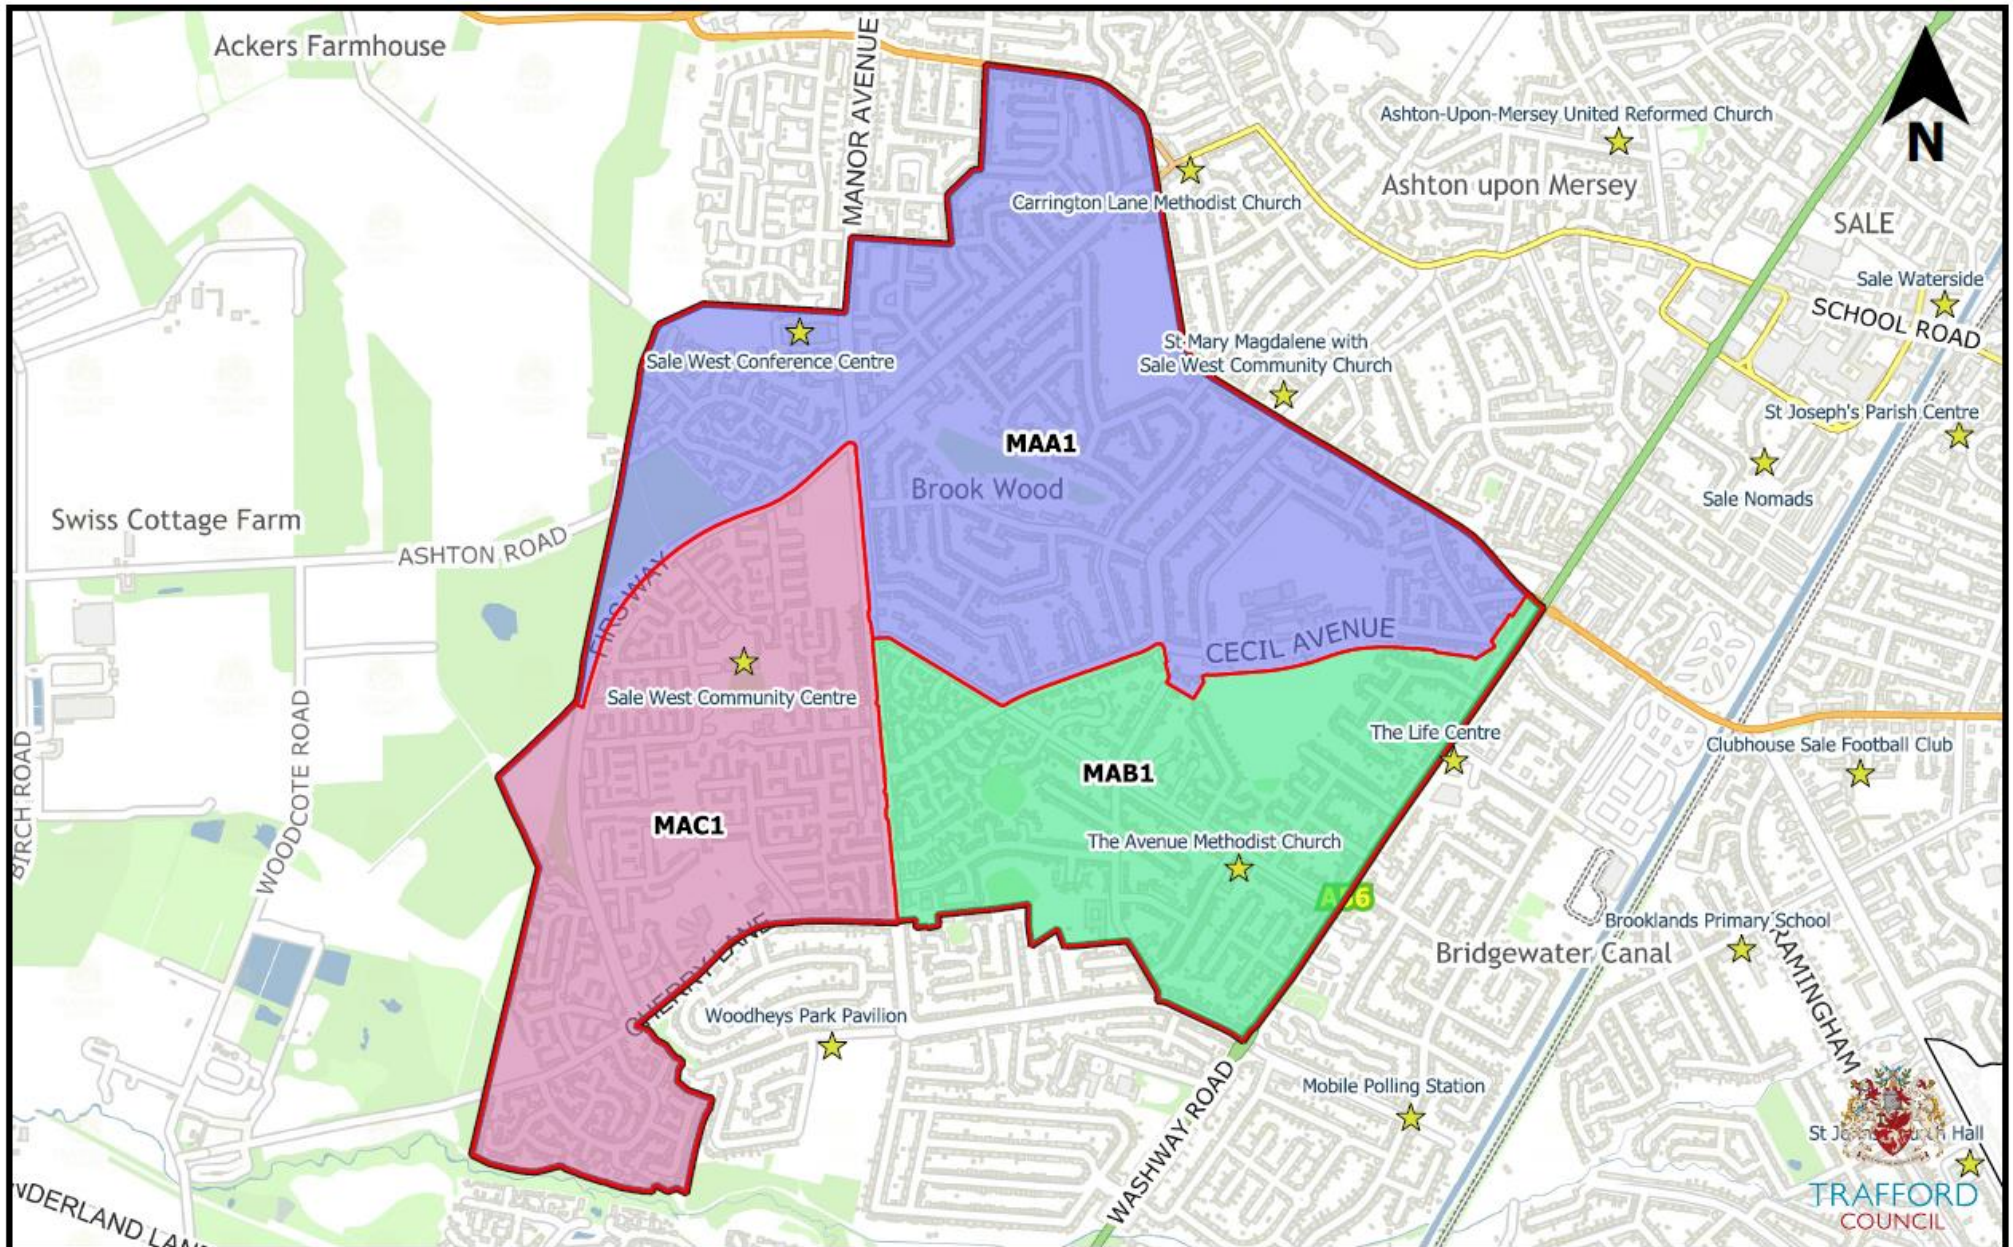

Altrincham

Ashton-Upon-Mersey

Bowdon

Broadheath

Hale

Hale Barns and Timperley South

© Crown Copyright and database right 2022. Ordnance Survey 100023172.

Manor

Timperley Central

Timperley North

Bucklow-St Martins

Davyhulme

© Crown Copyright and database right 2022. Ordnance Survey 100023172.

Flixton

TRAFFORD
COUNCIL

Gorse Hill and Cornbrook

Longford

Lostock and Barton

Old Trafford

Stretford and Humphrey Park

Urmston

Brooklands

Sale Central

Sale Moor