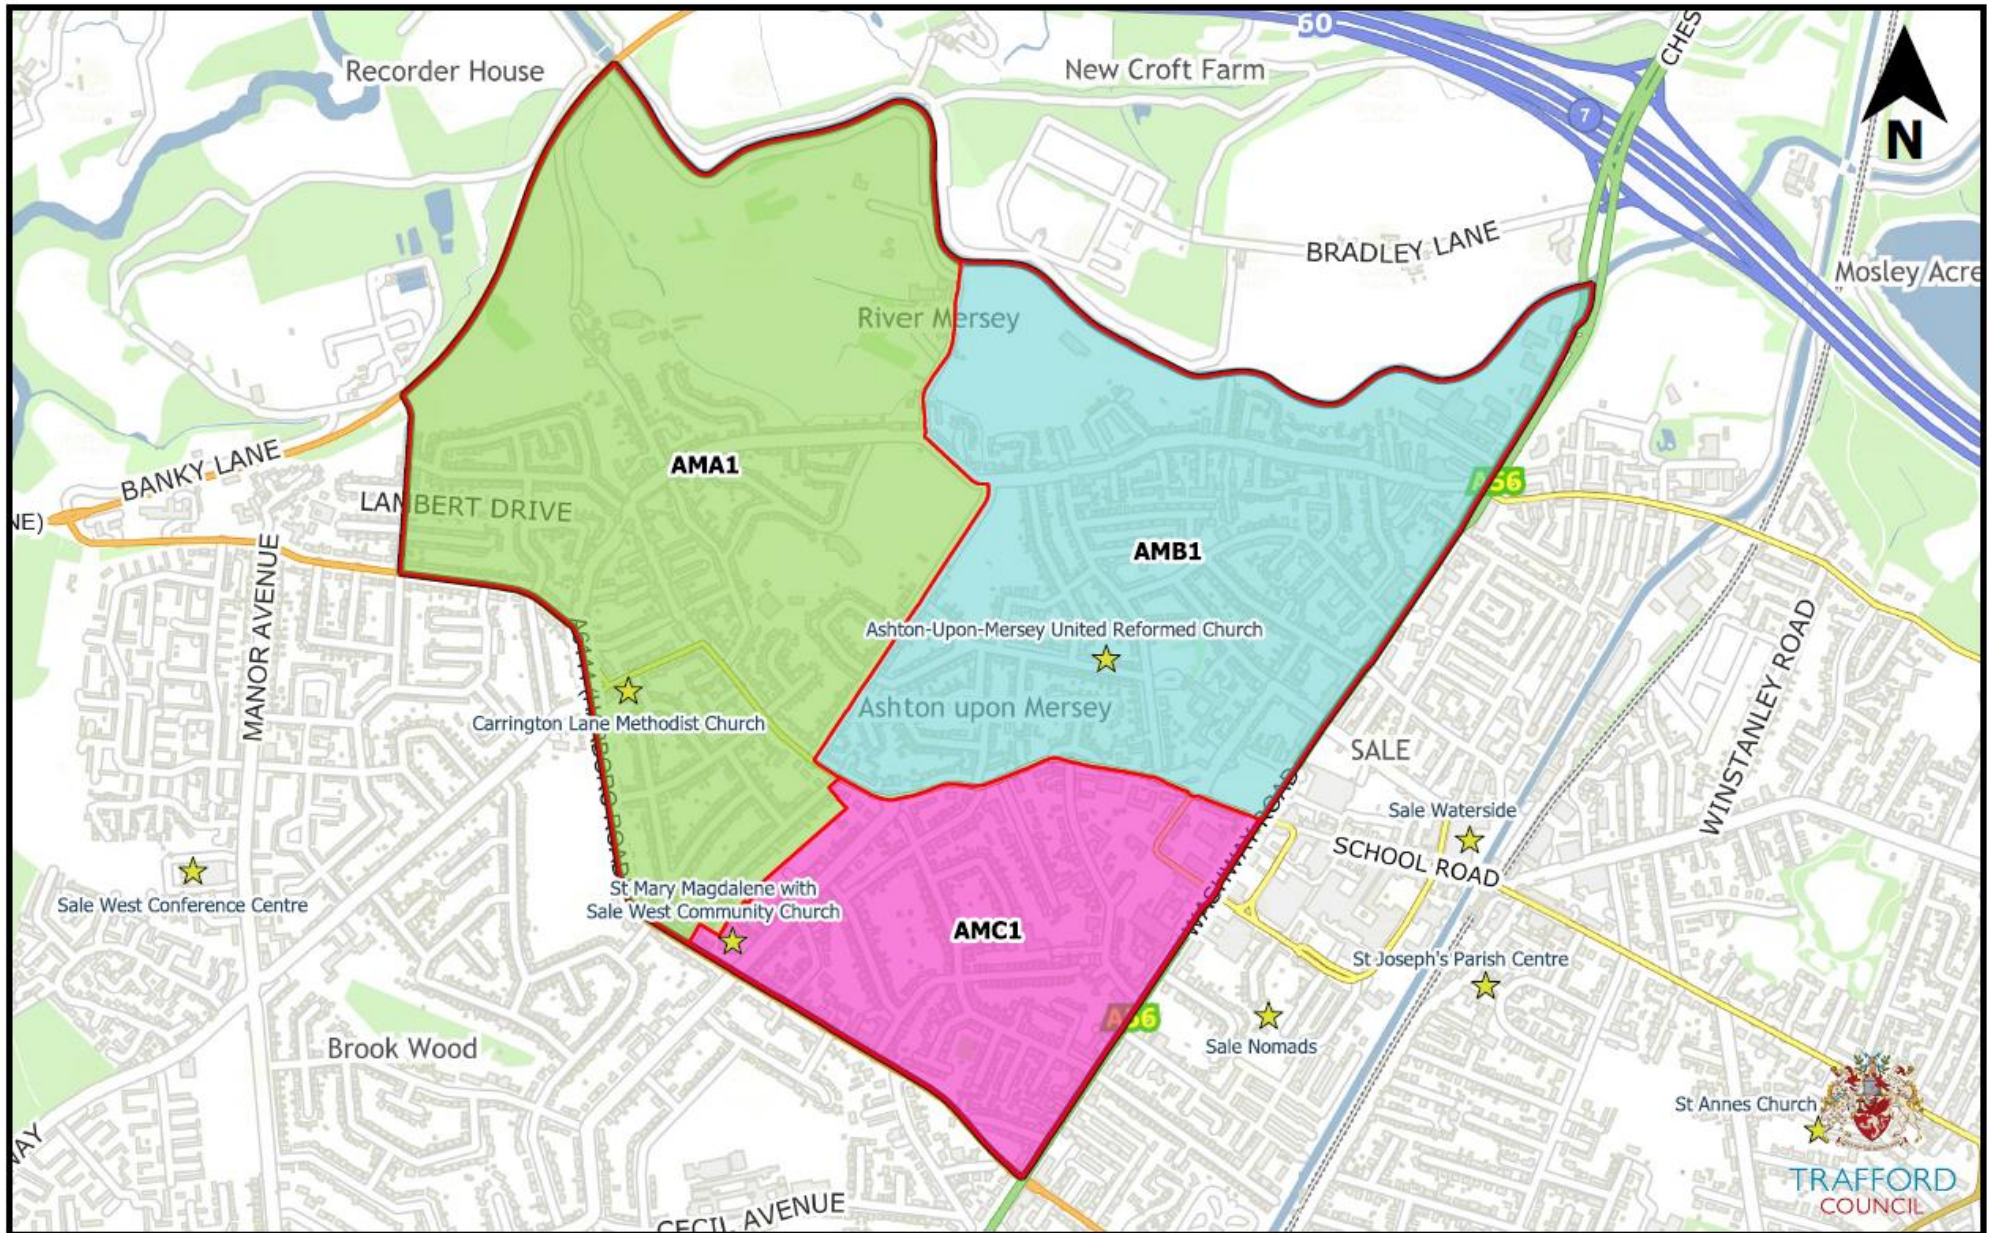

Altrincham

Ashton-Upon-Mersey

Bowdon

Broadheath

Hale

Hale Barns and Timperley South

© Crown Copyright and database right 2022. Ordnance Survey 100023172.

Manor

Timperley Central

Timperley North

Bucklow-St Martins

Davyhulme

© Crown Copyright and database right 2022. Ordnance Survey 100023172.

Flixton

TRAFFORD
COUNCIL

Gorse Hill and Cornbrook

Longford

Lostock and Barton

Old Trafford

Stretford and Humphrey Park

Urmston

Brooklands

Sale Central

Sale Moor