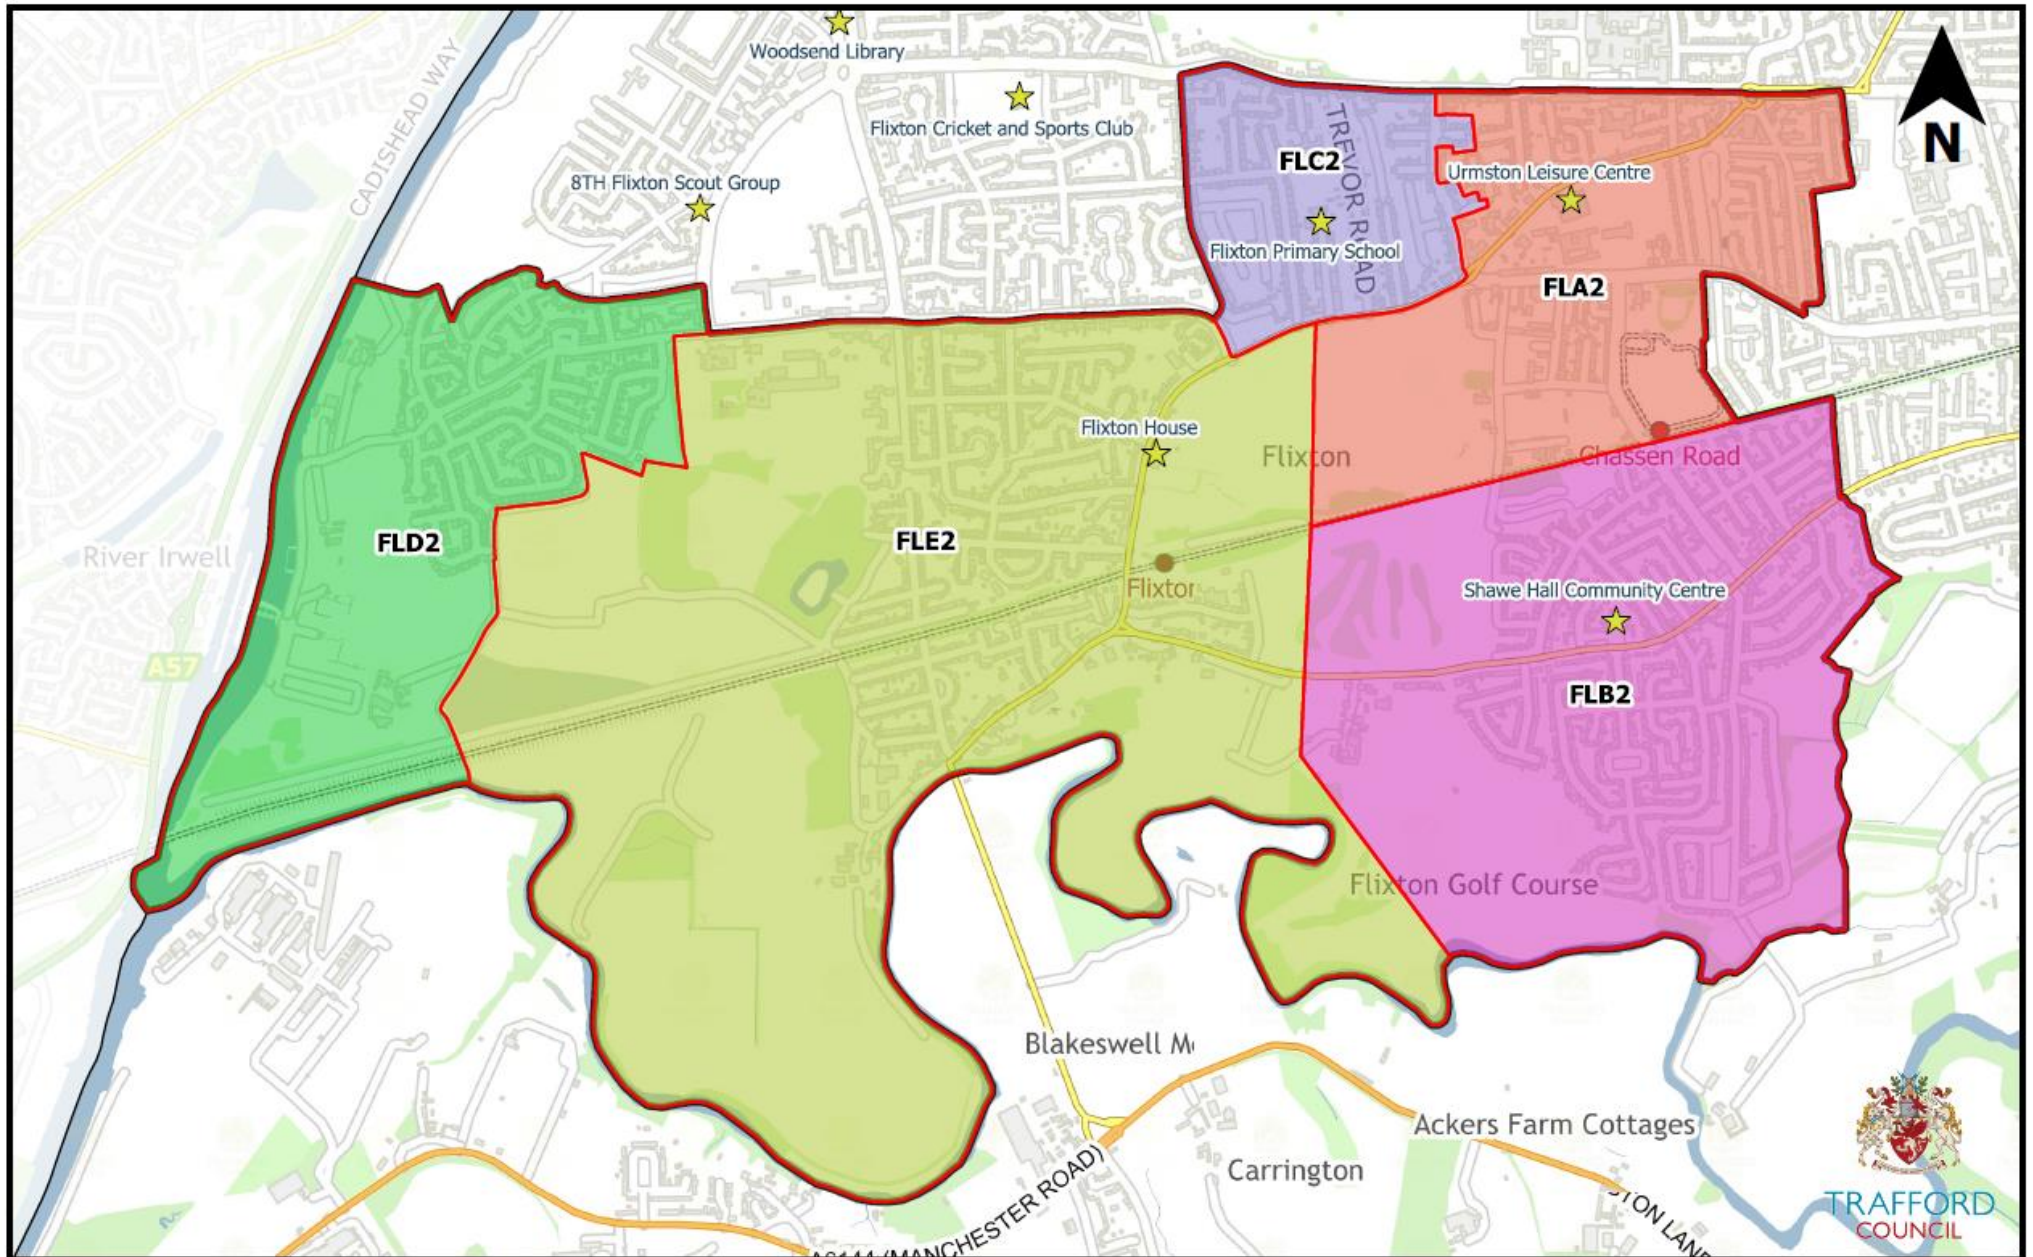

Altrincham

Ashton-Upon-Mersey

Bowdon

Broadheath

Hale

Hale Barns and Timperley South

© Crown Copyright and database right 2022. Ordnance Survey 100023172.

Manor

Timperley Central

Timperley North

Bucklow-St Martins

Davyhulme

© Crown Copyright and database right 2022. Ordnance Survey 100023172.

Flixton

TRAFFORD
COUNCIL

Gorse Hill and Cornbrook

Longford

Lostock and Barton

Old Trafford

Stretford and Humphrey Park

Urmston

Brooklands

Sale Central

Sale Moor