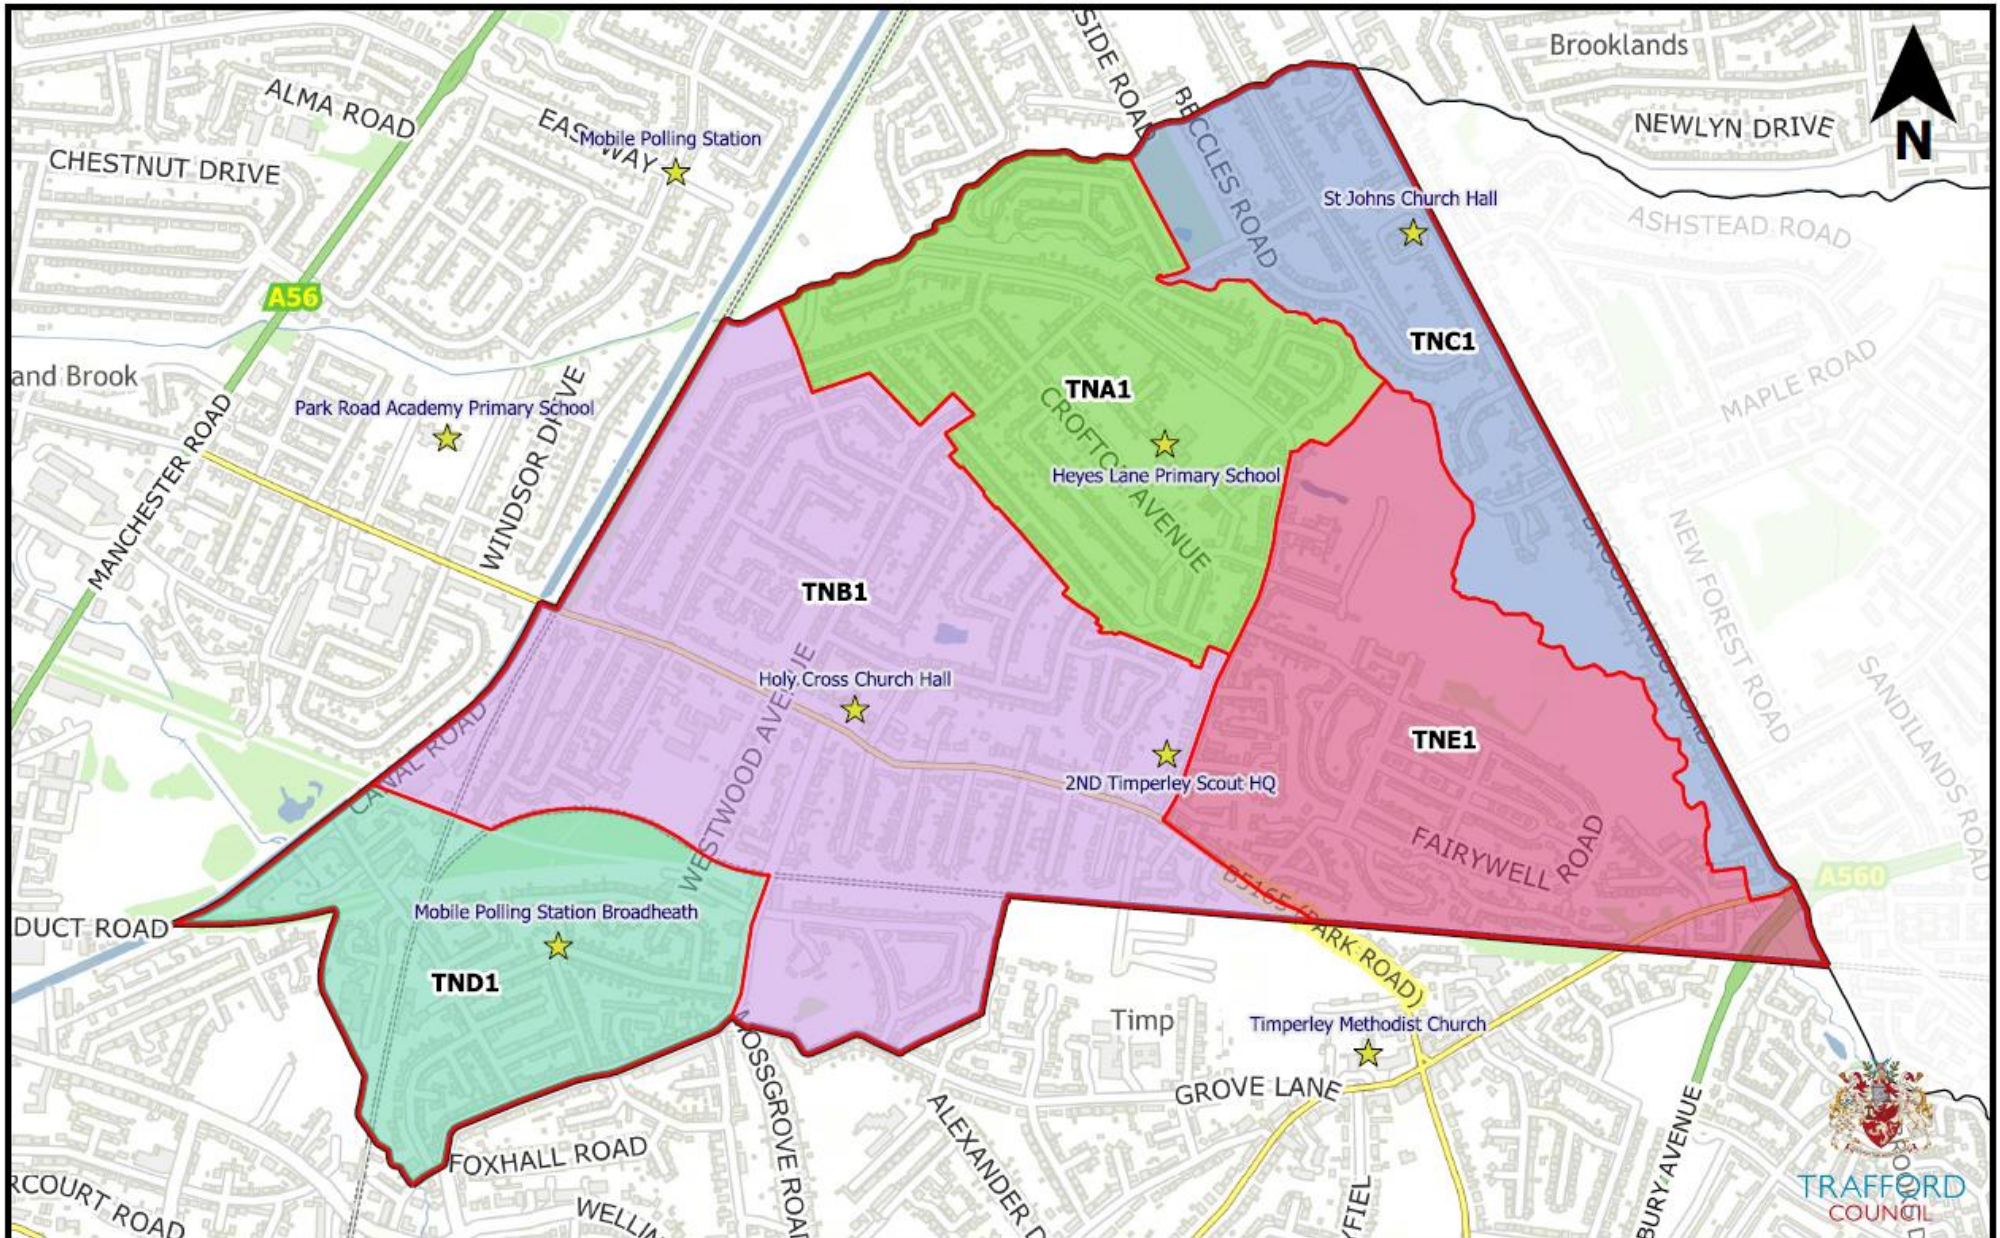

Altrincham

Ashton-Upon-Mersey

Bowdon

Broadheath

Hale

Hale Barns and Timperley South

© Crown Copyright and database right 2022. Ordnance Survey 100023172.

Manor

Timperley Central

Timperley North

Bucklow-St Martins

Davyhulme

© Crown Copyright and database right 2022. Ordnance Survey 100023172.

Flixton

TRAFFORD
COUNCIL

Gorse Hill and Cornbrook

Longford

Lostock and Barton

Old Trafford

Stretford and Humphrey Park

Urmston

Brooklands

Sale Central

Sale Moor