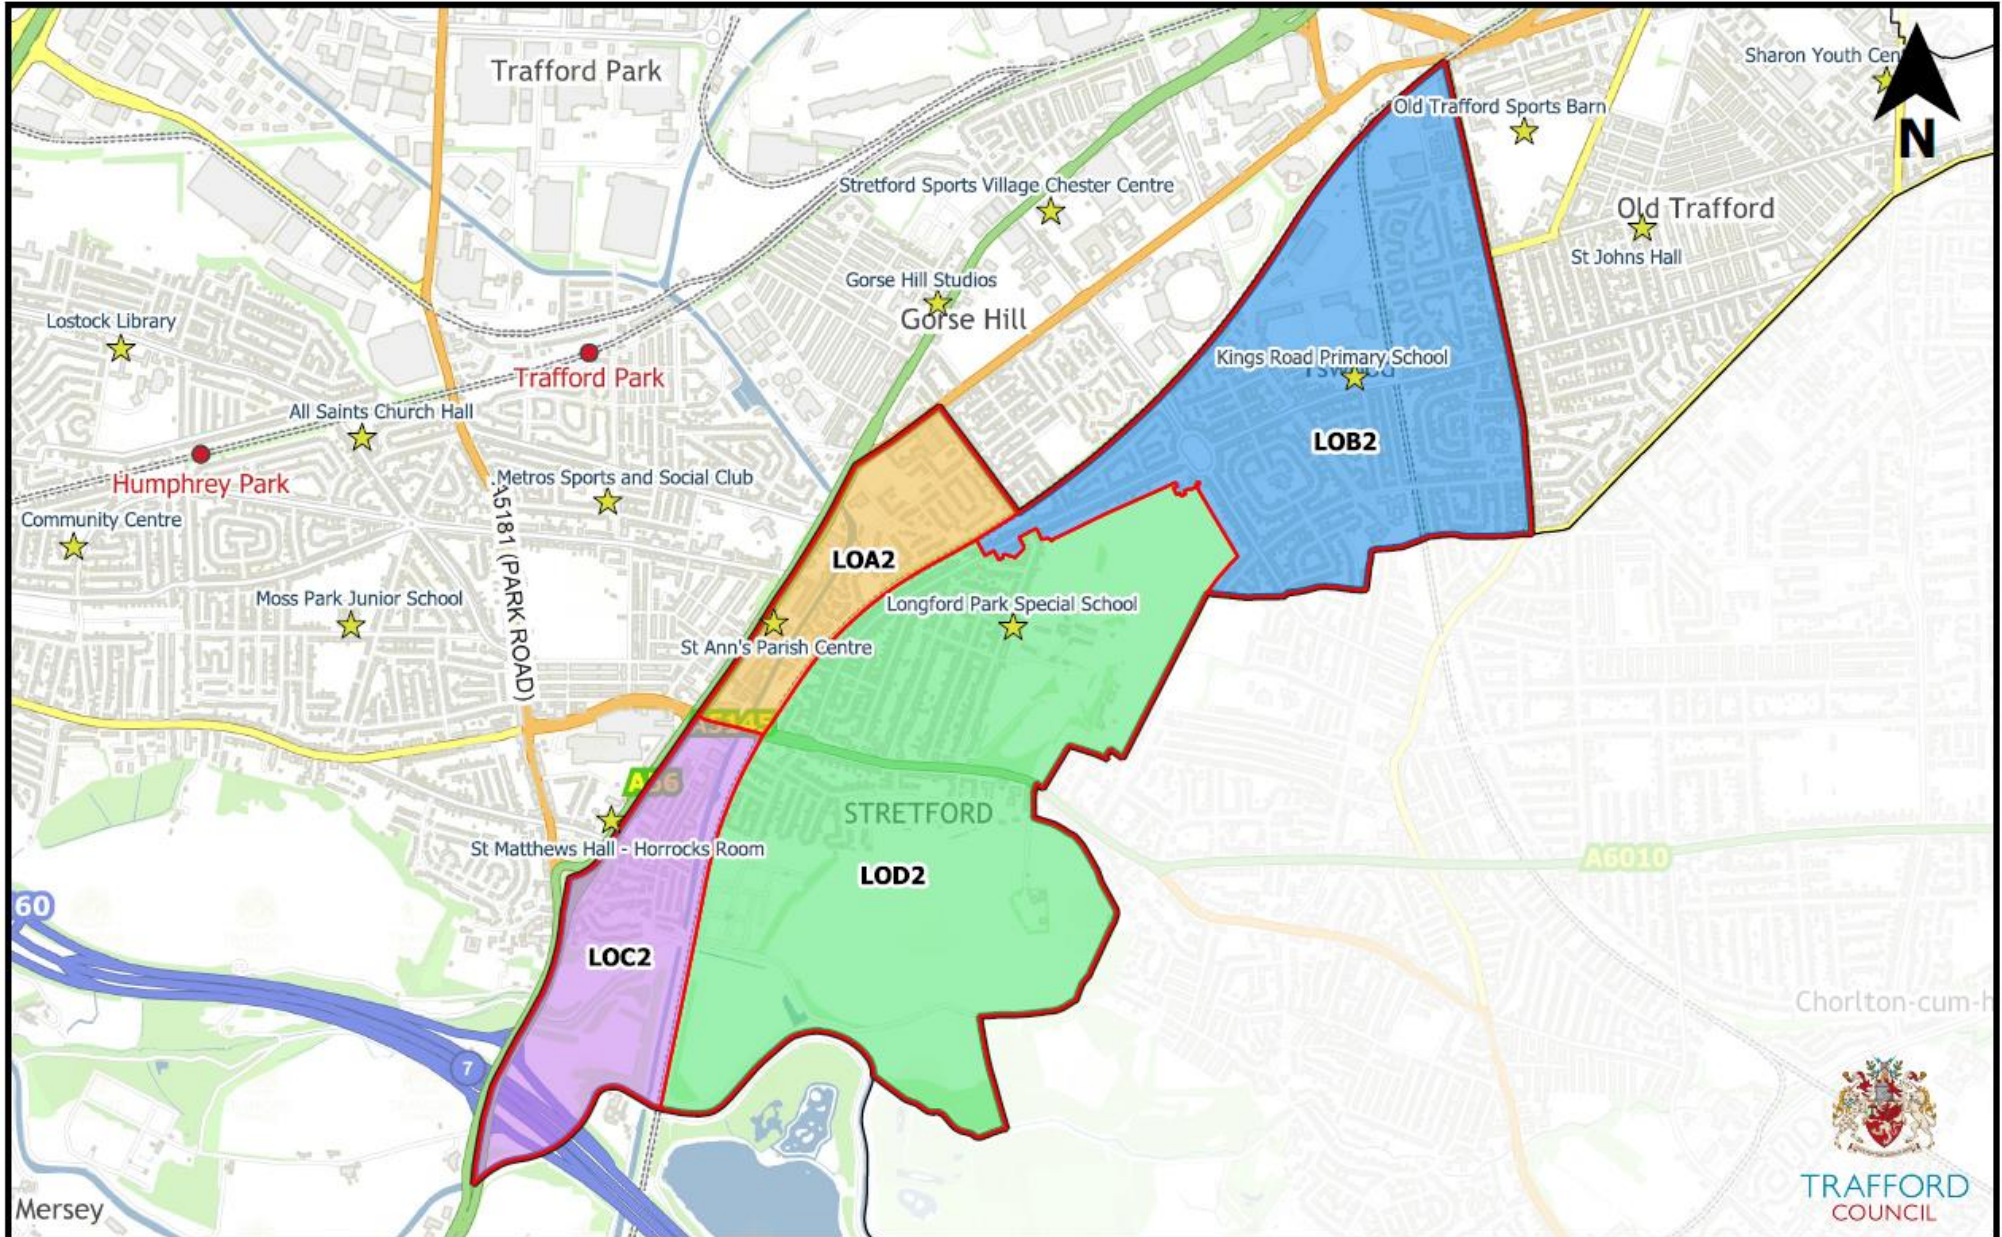

Altrincham

Ashton-Upon-Mersey

Bowdon

Broadheath

Hale

Hale Barns and Timperley South

© Crown Copyright and database right 2022. Ordnance Survey 100023172.

Manor

Timperley Central

Timperley North

Bucklow-St Martins

Davyhulme

© Crown Copyright and database right 2022. Ordnance Survey 100023172.

Flixton

TRAFFORD
COUNCIL

Gorse Hill and Cornbrook

Longford

Lostock and Barton

Old Trafford

Stretford and Humphrey Park

Urmston

Brooklands

Sale Central

Sale Moor