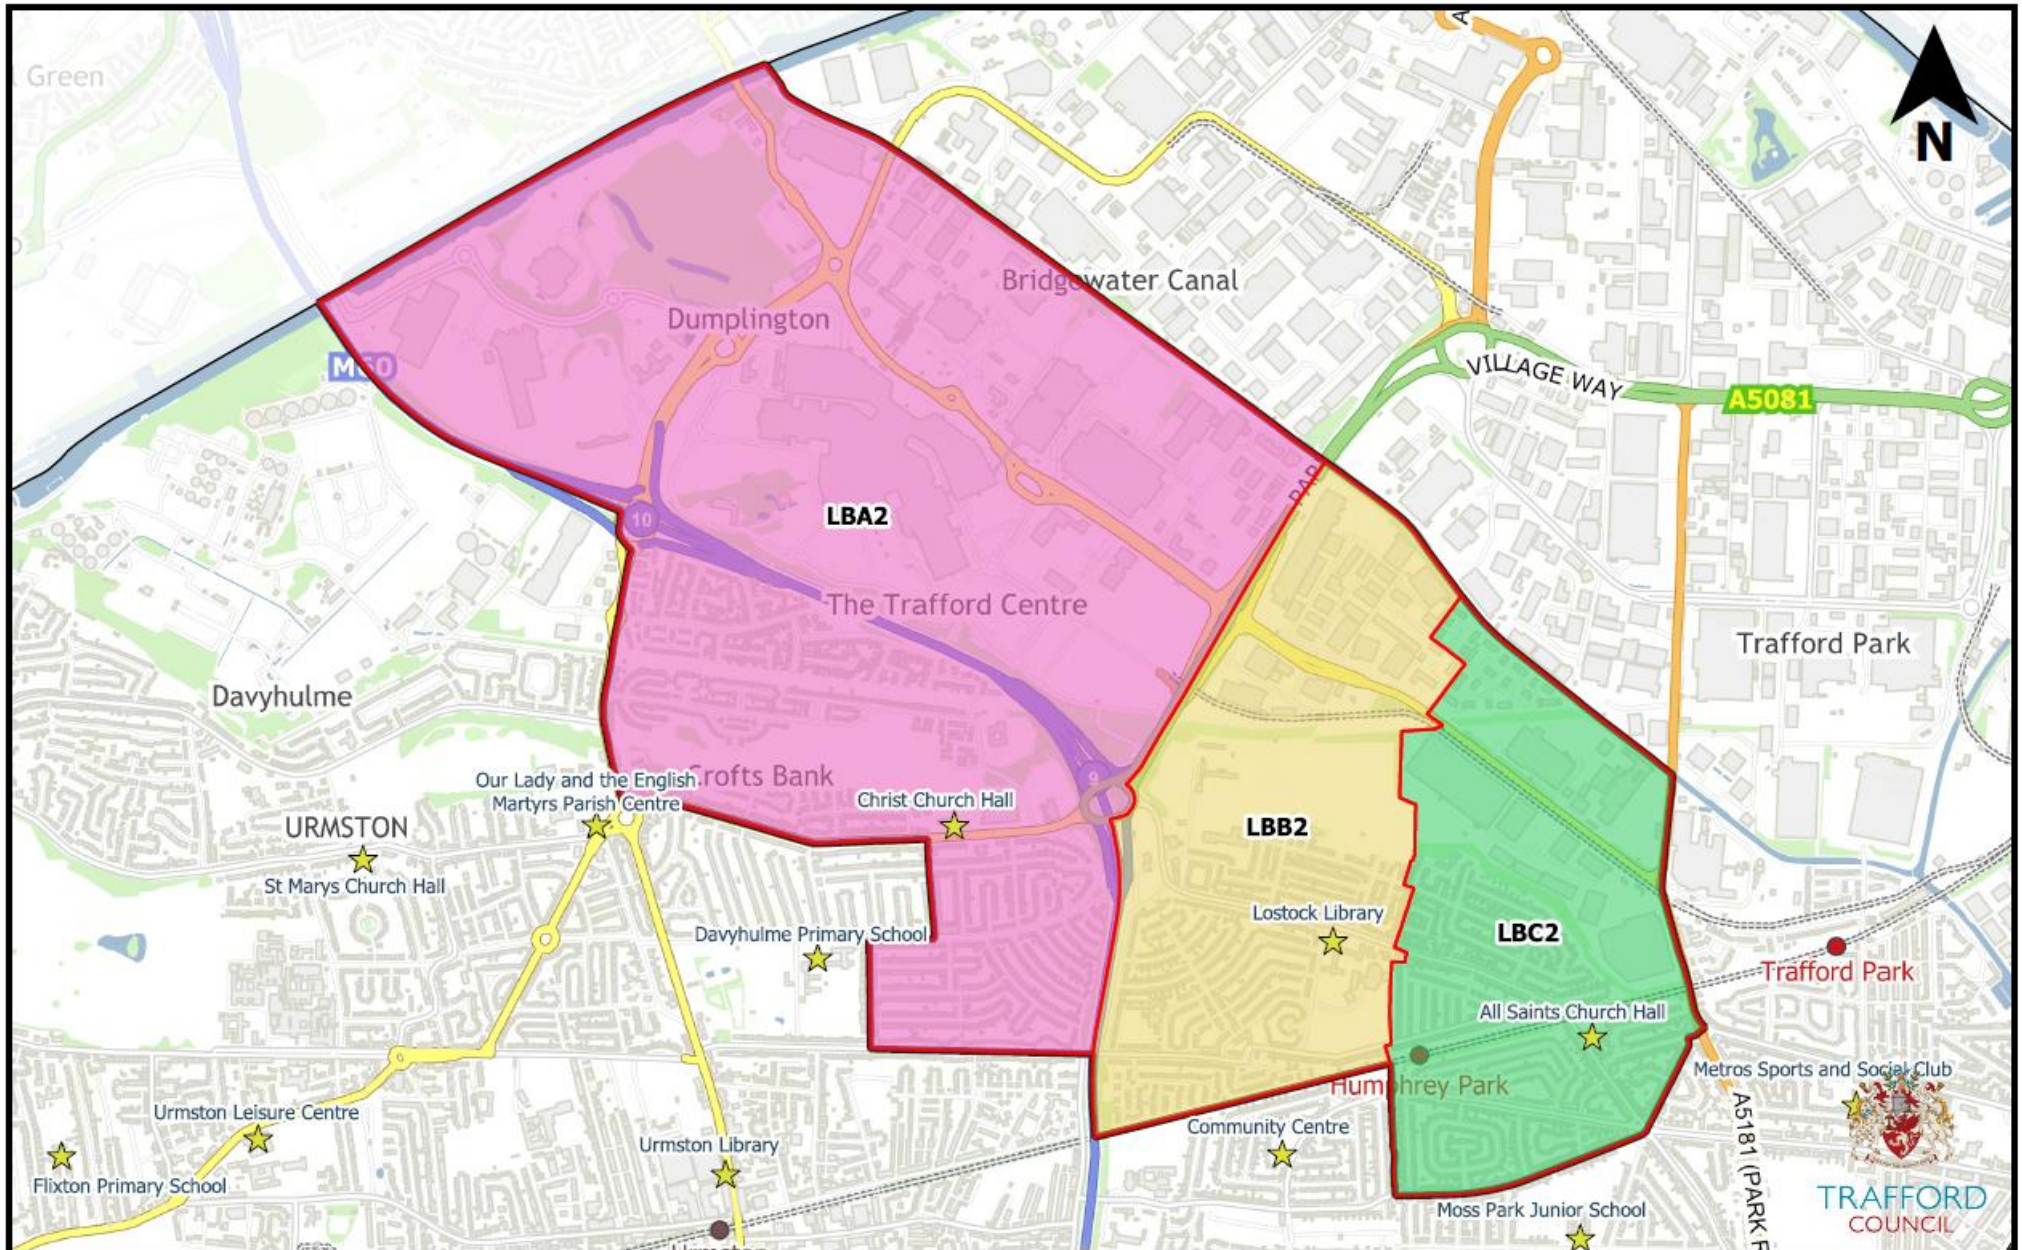

Altrincham

Ashton-Upon-Mersey

Bowdon

Broadheath

Hale

Hale Barns and Timperley South

© Crown Copyright and database right 2022. Ordnance Survey 100023172.

Manor

Timperley Central

Timperley North

Bucklow-St Martins

Davyhulme

© Crown Copyright and database right 2022. Ordnance Survey 100023172.

Flixton

TRAFFORD
COUNCIL

Gorse Hill and Cornbrook

Longford

Lostock and Barton

Old Trafford

Stretford and Humphrey Park

Urmston

Brooklands

Sale Central

Sale Moor