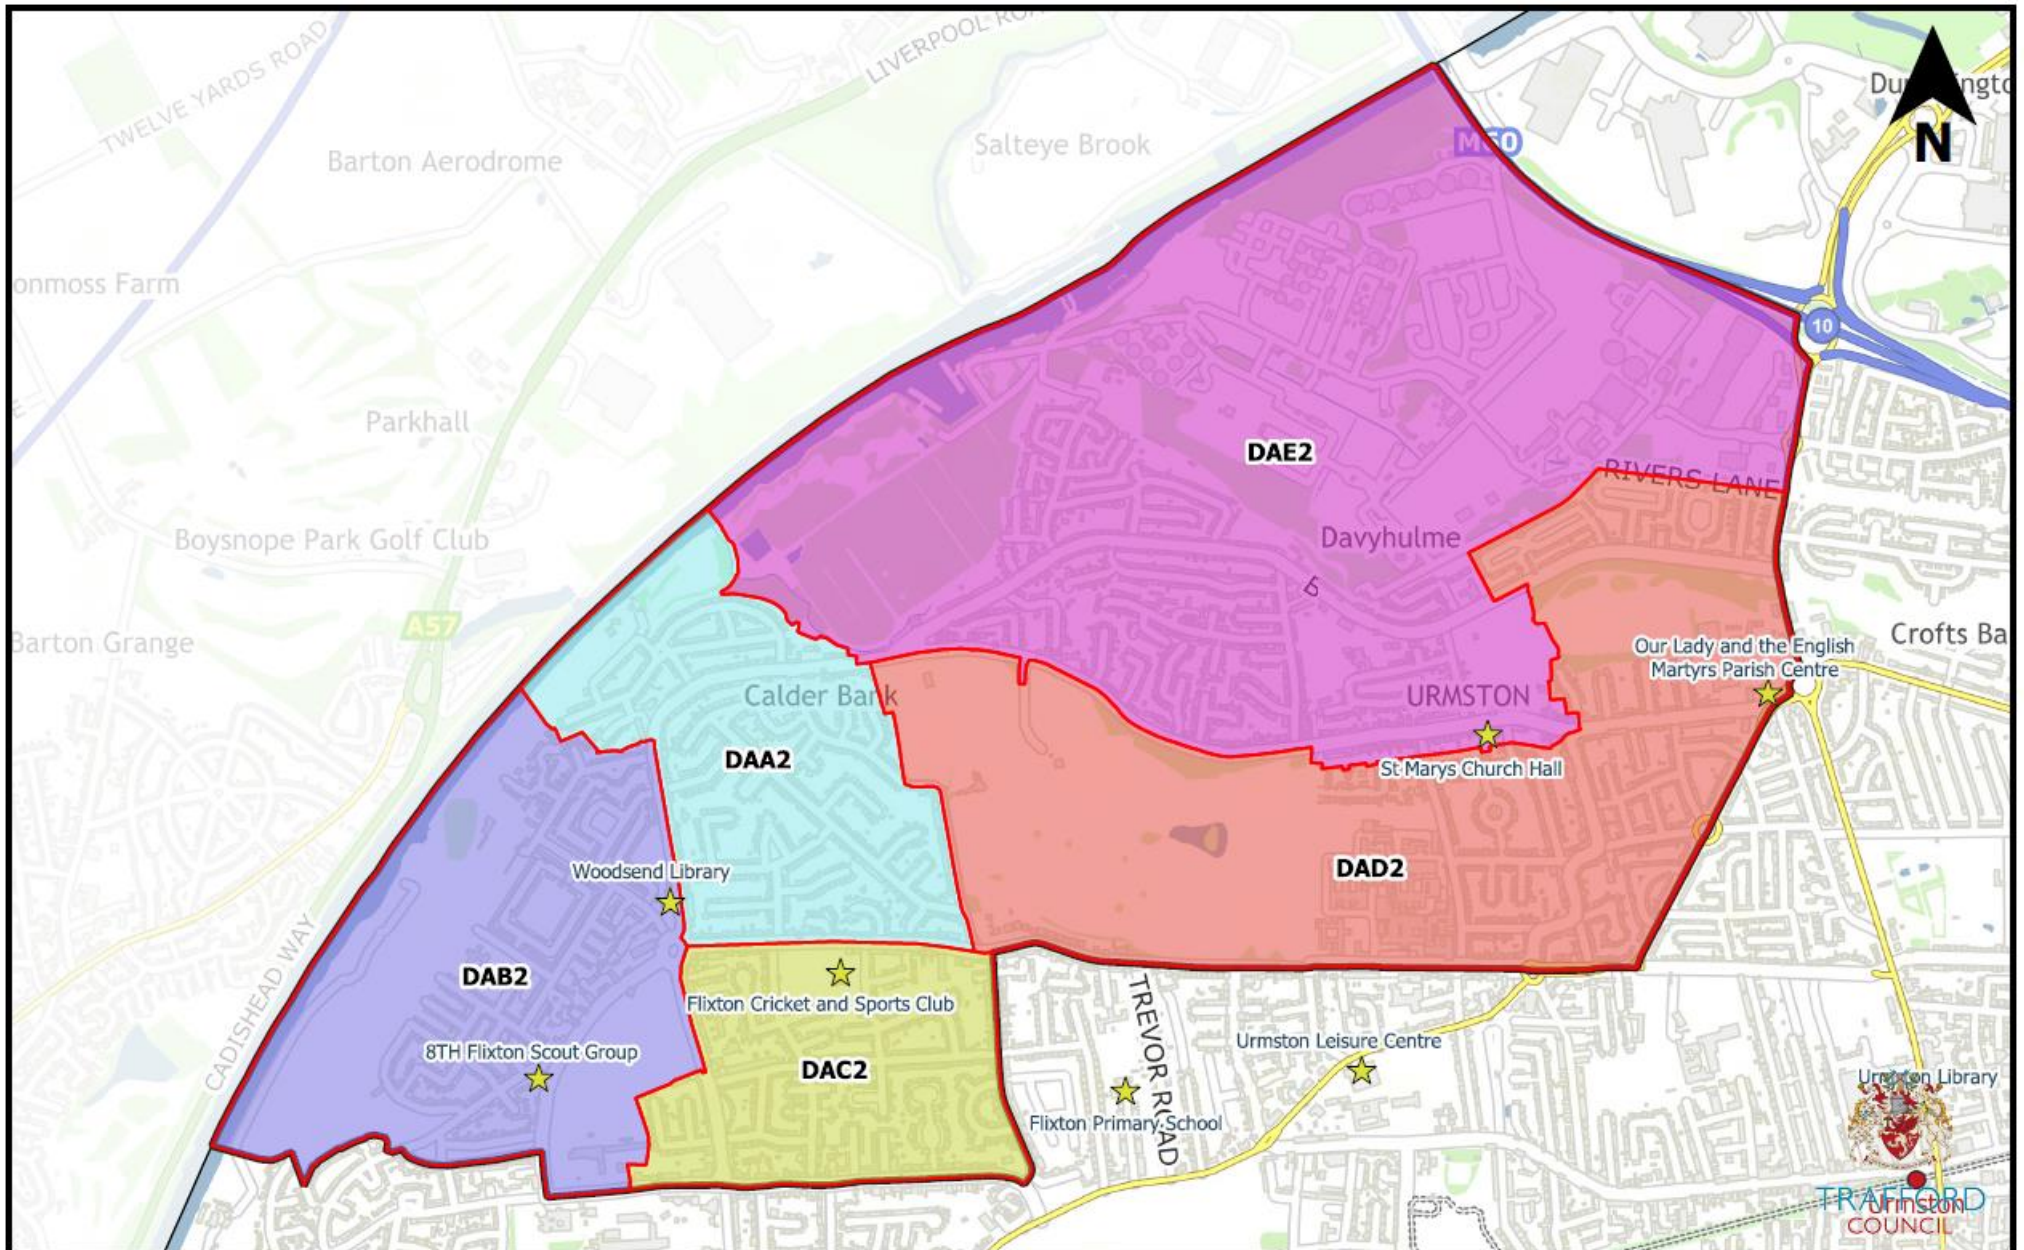

Altrincham

Ashton-Upon-Mersey

Bowdon

Broadheath

Hale

Hale Barns and Timperley South

© Crown Copyright and database right 2022. Ordnance Survey 100023172.

Manor

Timperley Central

Timperley North

Bucklow-St Martins

Davyhulme

© Crown Copyright and database right 2022. Ordnance Survey 100023172.

Flixton

TRAFFORD
COUNCIL

Gorse Hill and Cornbrook

Longford

Lostock and Barton

Old Trafford

Stretford and Humphrey Park

Urmston

Brooklands

Sale Central

Sale Moor