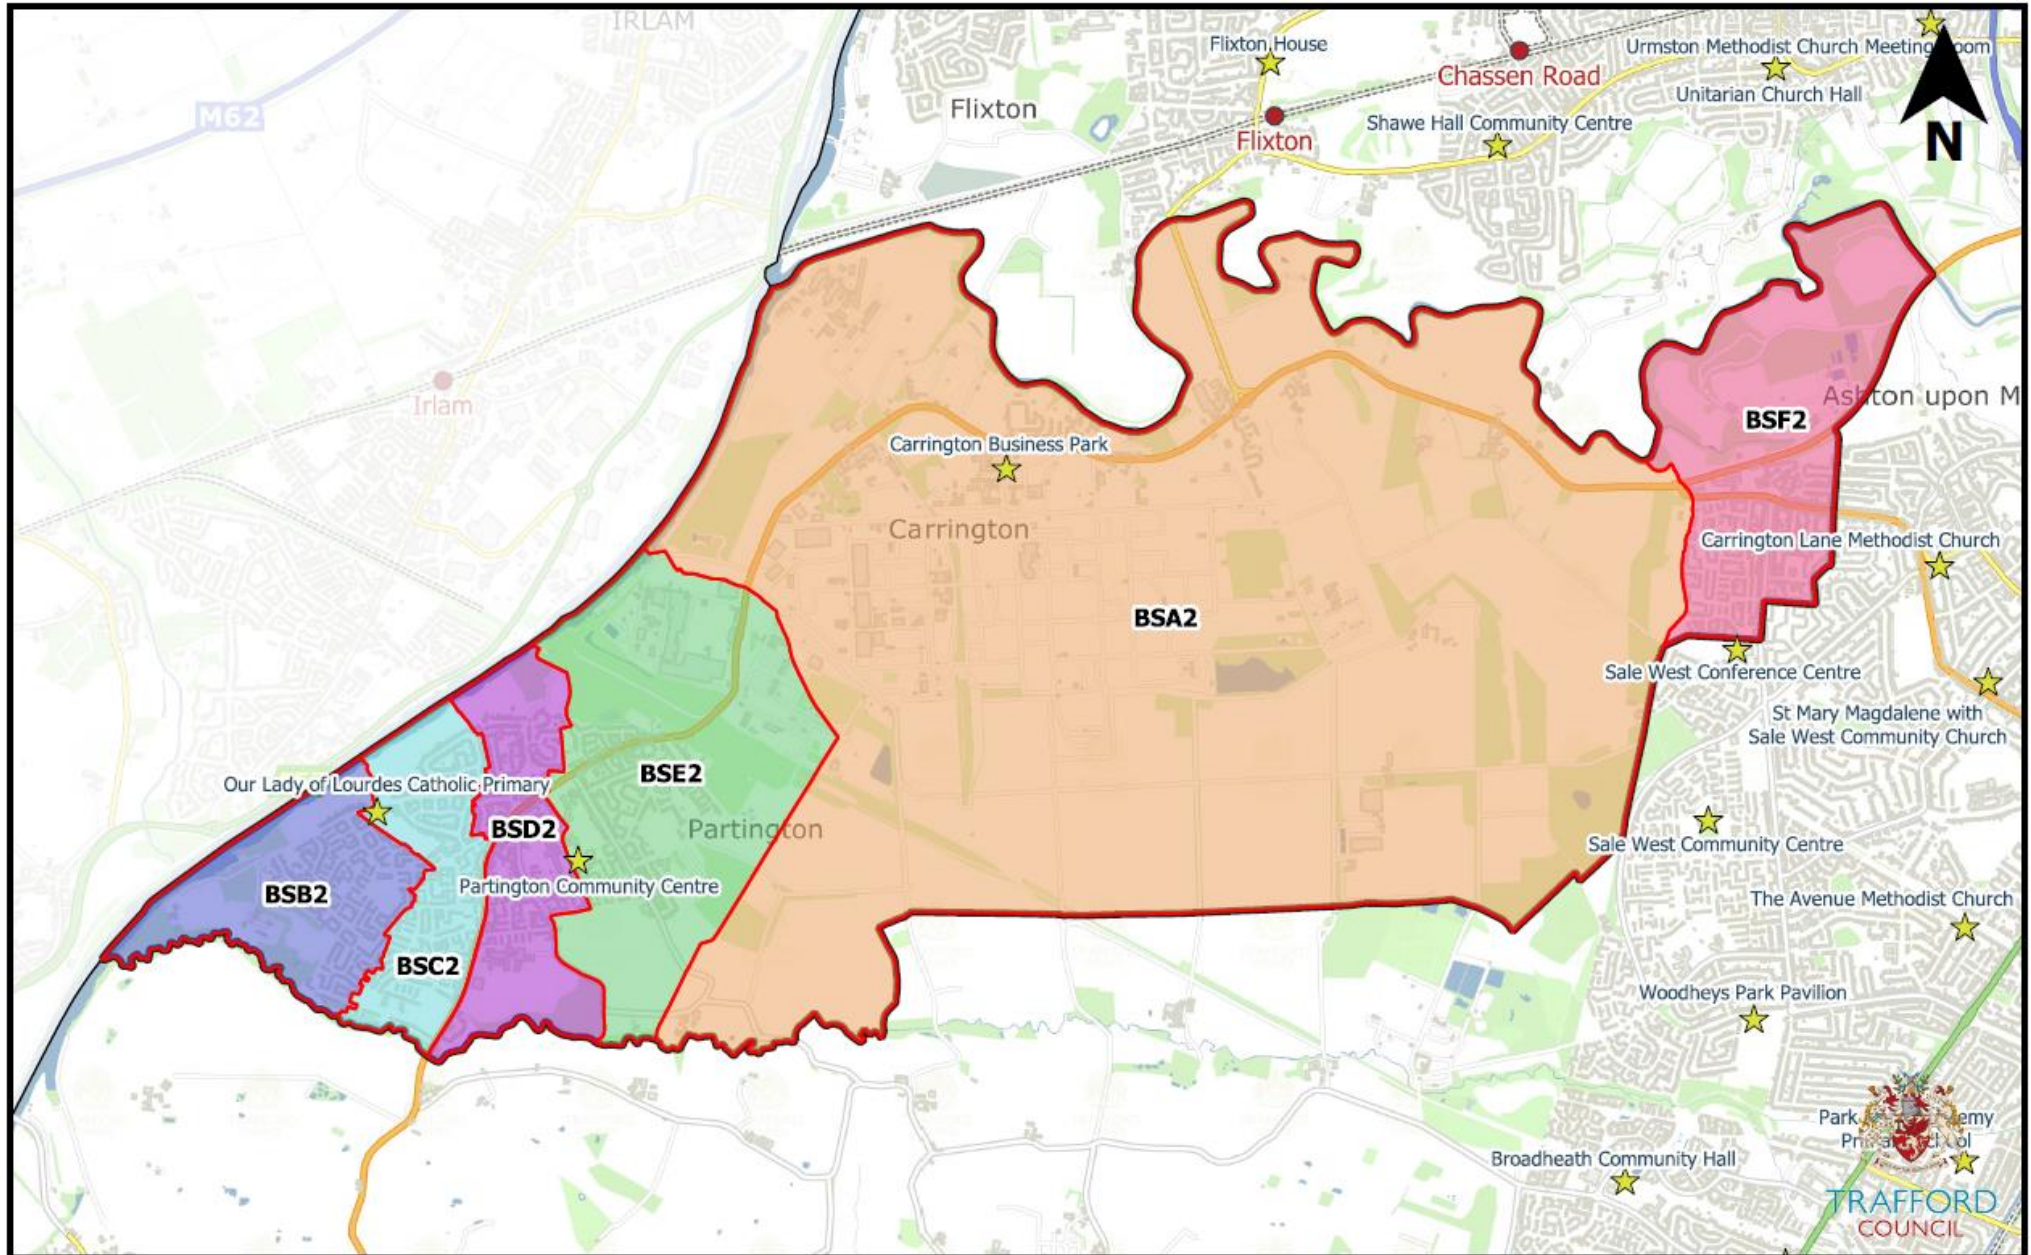

Altrincham

Ashton-Upon-Mersey

Bowdon

Broadheath

Hale

Hale Barns and Timperley South

© Crown Copyright and database right 2022. Ordnance Survey 100023172.

Manor

Timperley Central

Timperley North

Bucklow-St Martins

Davyhulme

© Crown Copyright and database right 2022. Ordnance Survey 100023172.

Flixton

TRAFFORD
COUNCIL

Gorse Hill and Cornbrook

Longford

Lostock and Barton

Old Trafford

Stretford and Humphrey Park

Urmston

Brooklands

Sale Central

Sale Moor